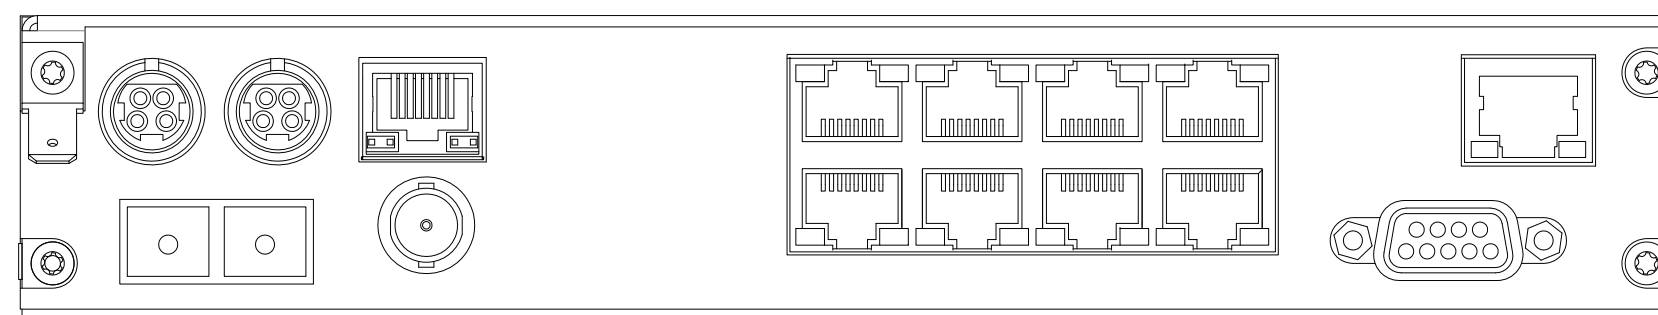

40,5

176,2

217,9

164,7

171,5

Specifications and design are subject to change without notice.
 The content of this document is for information only. The information presented in this document does not form part of any quotation or contract, is believed to be accurate and reliable and may be changed without notice. No liability will be accepted by the publisher for any consequence of its use. Publication thereof does neither convey nor imply any license under patent- or other industrial or intellectual property rights.

DHD GmbH Haferkornstraße 5 04129 Leipzig / Germany Phone: + 49 341 5897020 Fax: + 49 341 5897022	Scale 1:1 (DIN A2)	
Name: Miethling Date: 31.08.2010 File: 52-1801dimension.dwg	52/XS Core Dimension of 52-1801	Page: 1 / 1
	52-1801	