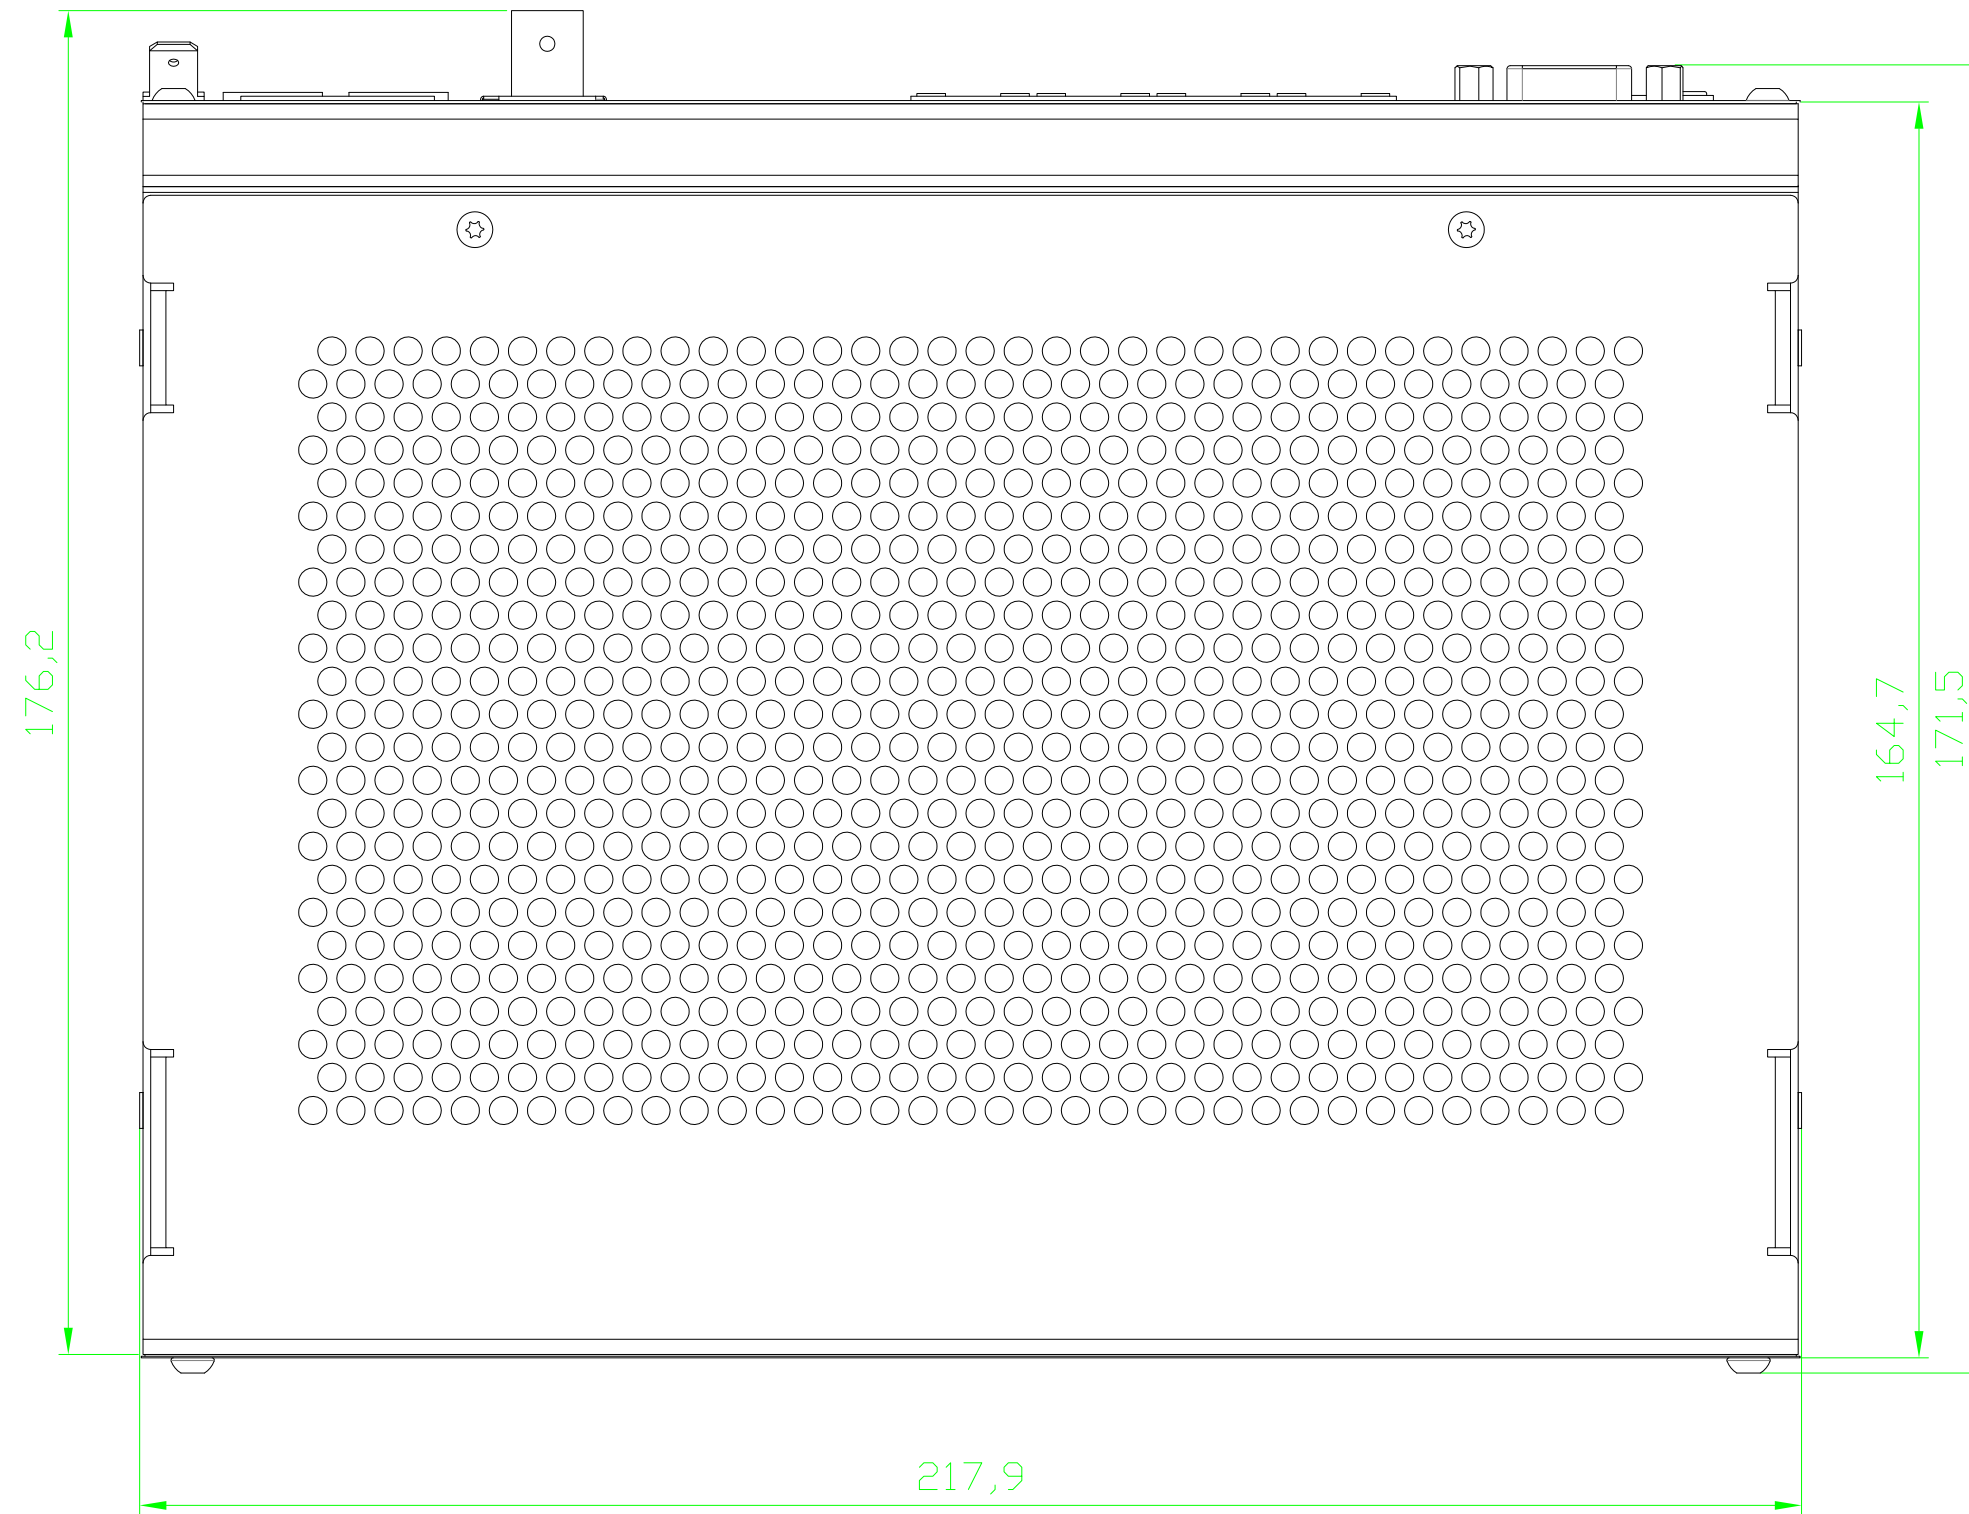

40,5

176,2

217,9

164,7

171,5

Specifications and design are subject to change without notice.
 The content of this document is for information only. The information presented in this document does not form part of any quotation or contract, is believed to be accurate and reliable and may be changed without notice. No liability will be accepted by the publisher for any consequence of its use. Publication thereof does neither convey nor imply any license under patent- or other industrial or intellectual property rights.

DHD GmbH Haferkornstraße 5 04129 Leipzig / Germany Phone: + 49 341 5897020 Fax: + 49 341 5897022	Scale 1:1 (DIN A2)	
Name: Miethling Date: 31.08.2010 File: 52-1801dimension.dwg	52/XS Core Dimension of 52-1801	Page: 1 / 1
	52-1801	