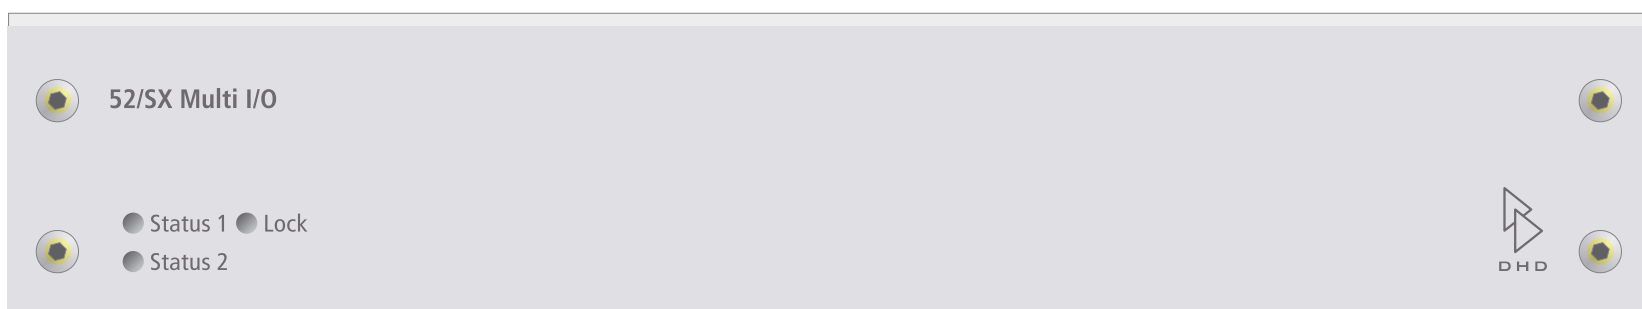

# 52/XS Multi I/O Box 52-1335

## Front view