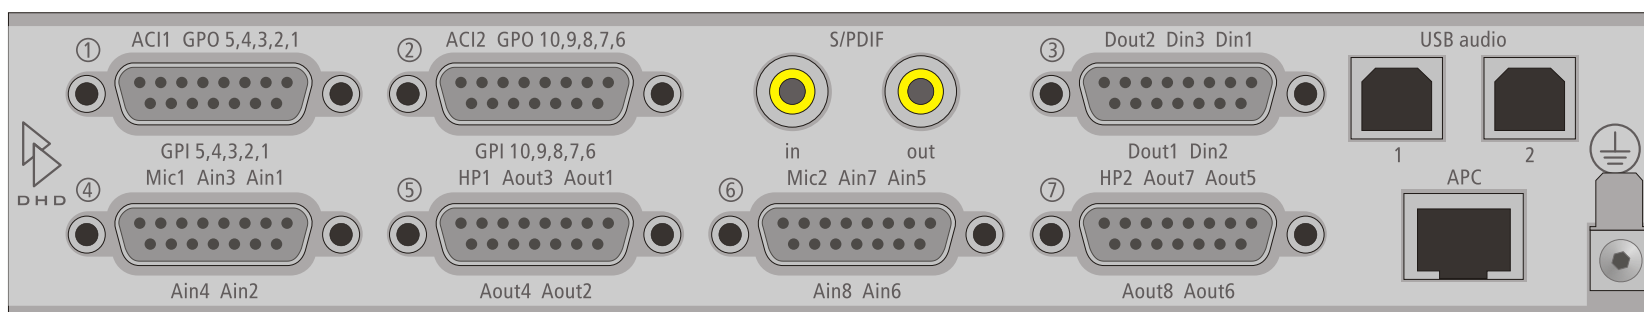

52/XS Multi I/O Box 52-1330

Front view

Rear view

print layout scale 1:1 (full size)
paper size DIN A2

Specifications and design are subject to change without notice.
The content of this document is for information only.
The information presented in this document does not form part of any quotation or contract, is believed to be accurate and reliable and may be changed without notice. No liability will be accepted by the publisher for any consequence of its use.
Publication thereof does neither convey nor imply any license under patent- or other industrial or intellectual property rights.