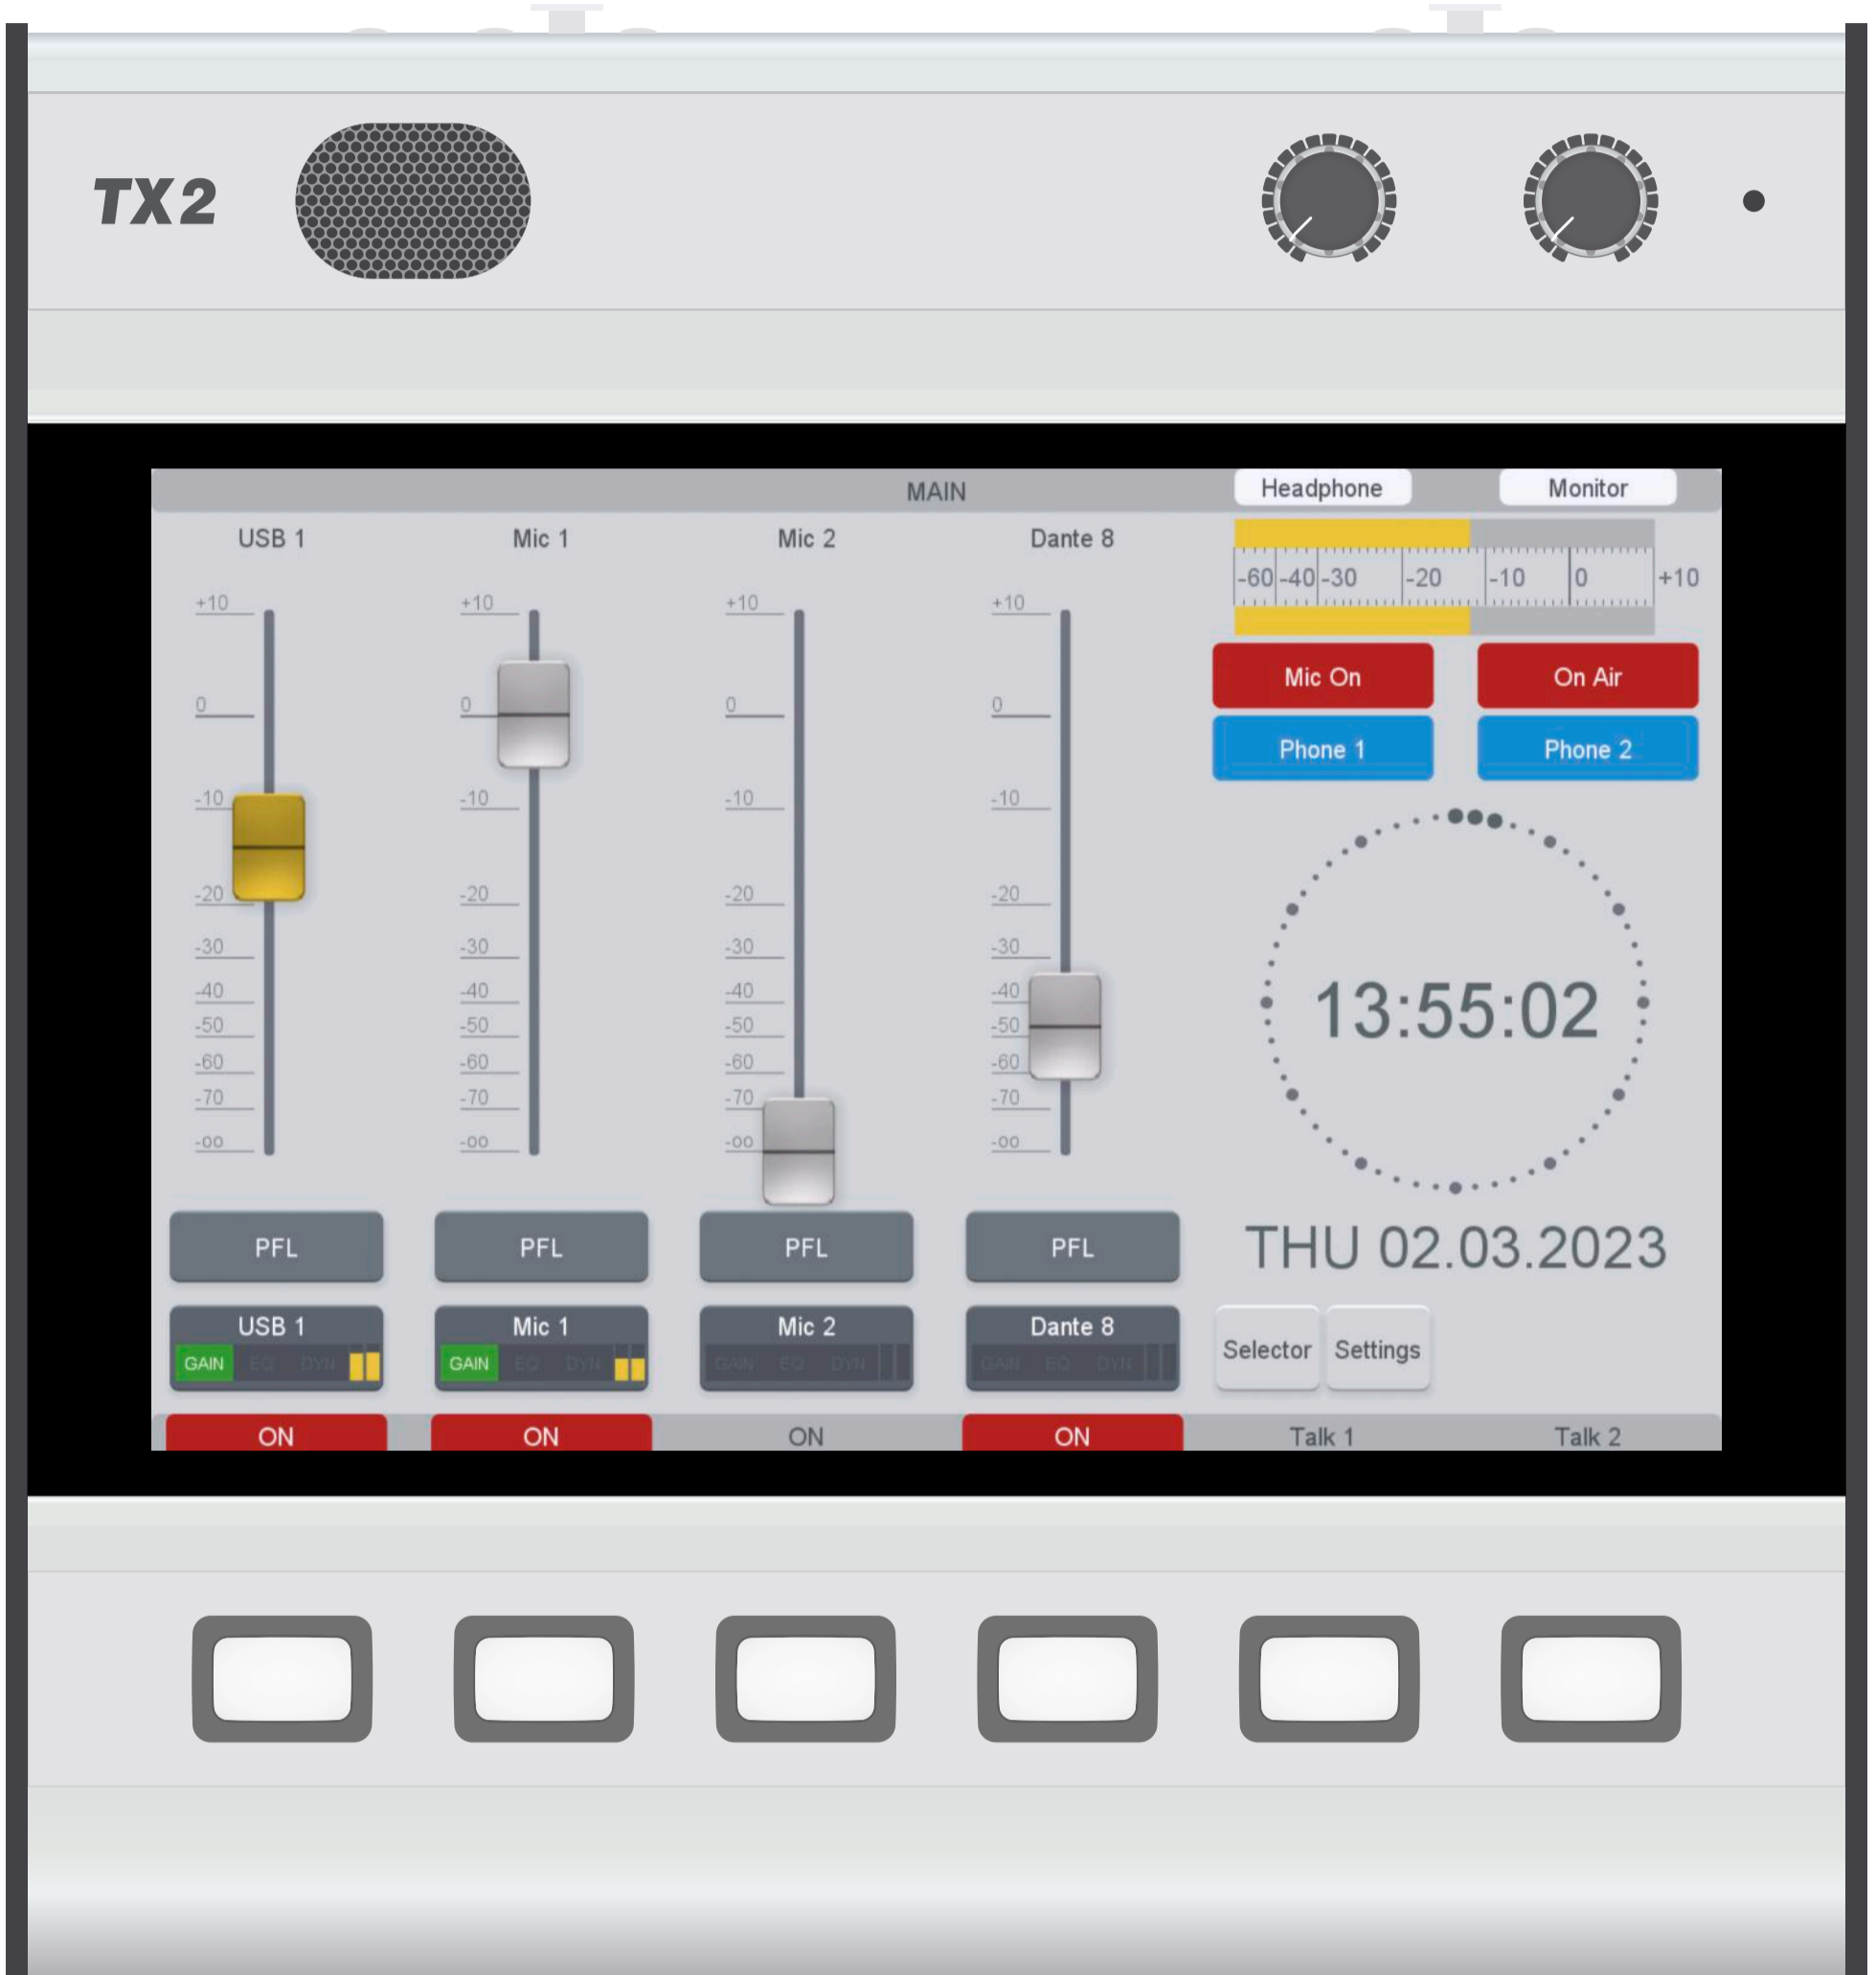

52-1256B
TX2 10.1" Multitouch Mixer

print layout scale 1:1 (full size)
paper size DIN A3

Specifications and design are subject to change without notice.
The content of this document is for information only. The information presented in this document does not form part of any quotation or contract, is believed to be accurate and reliable and may be changed without notice. No liability will be accepted by the publisher for any consequence of its use. Publication thereof does neither convey nor imply any license under patent- or other industrial or intellectual property rights.