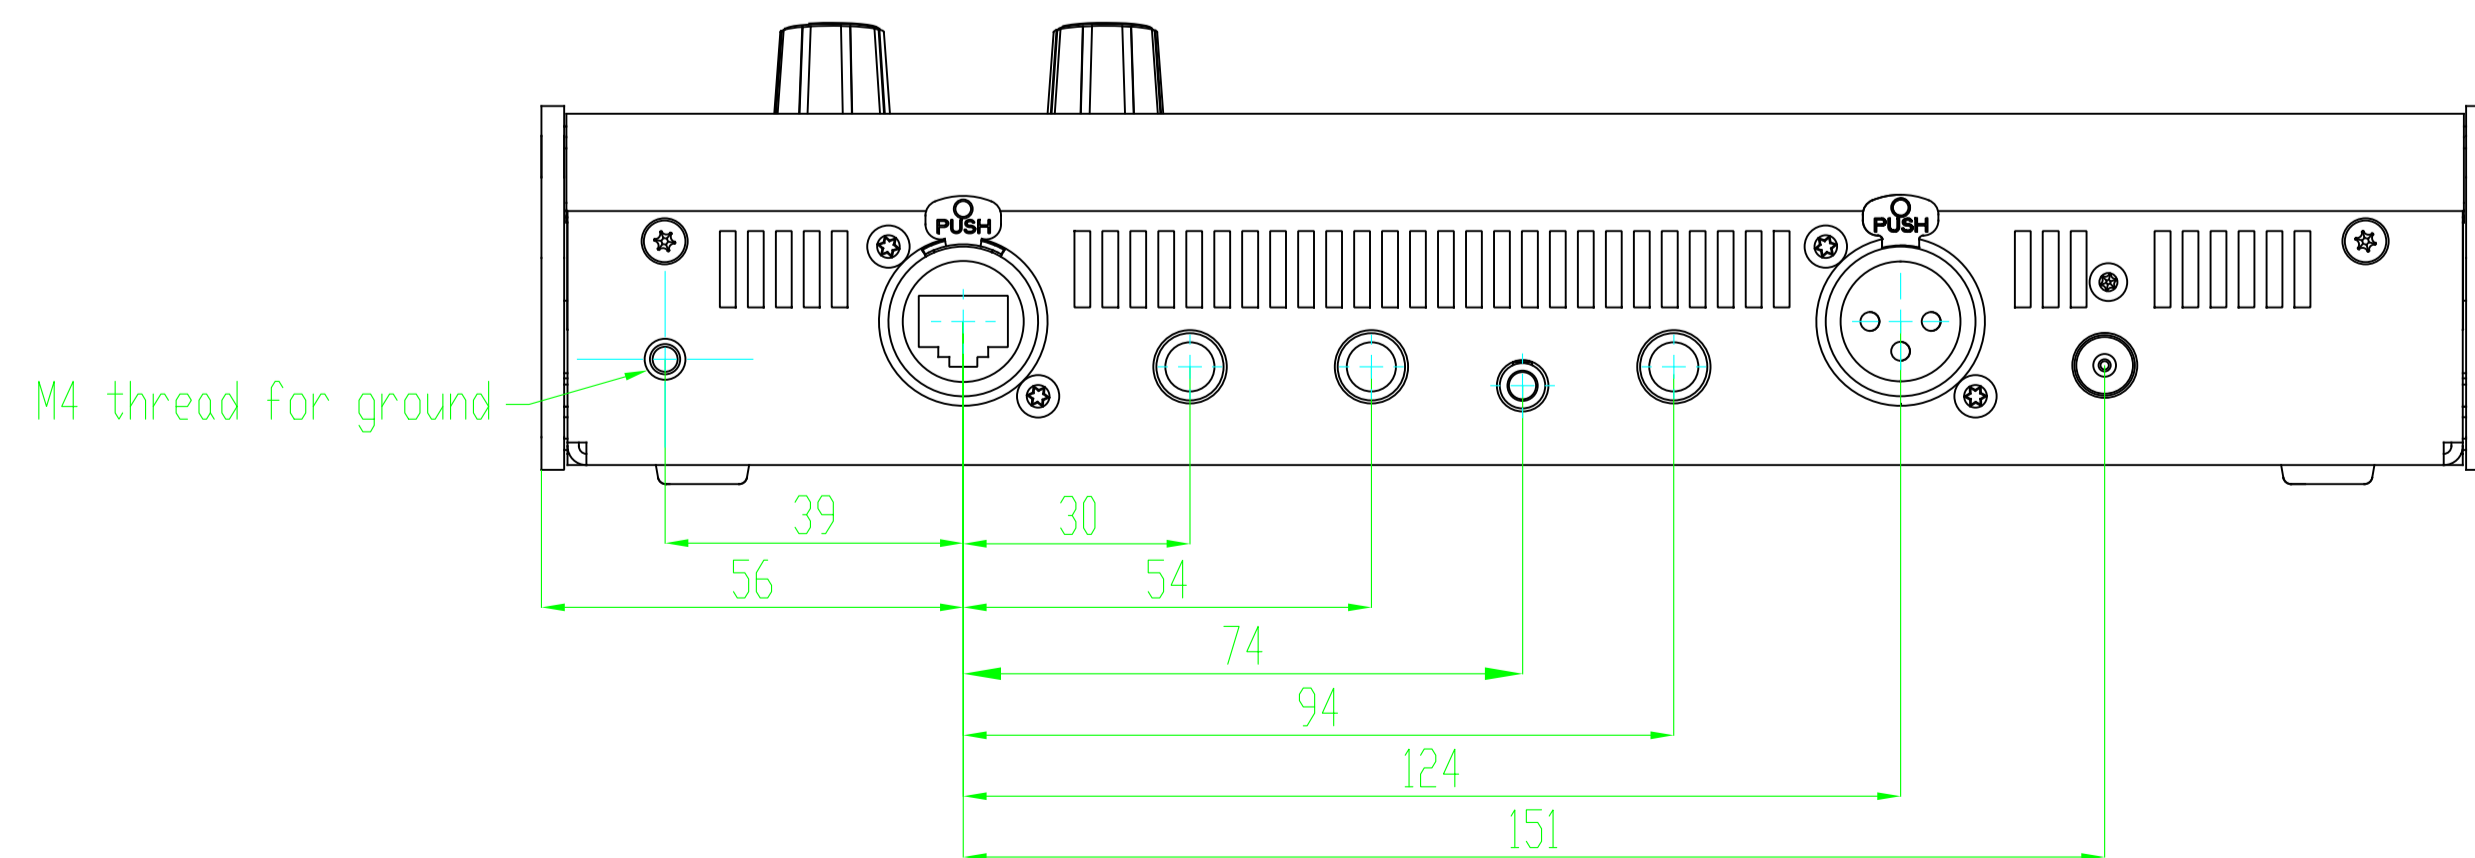

Rear view rotated

DHD.audio DHD audio GmbH Industriestraße 5 04125 Leipzig Germany		Tel: +49 (0)341 5897020 Fax: +49 (0)341 5897022 E-Mail: dhd@dhd.audio	scale: 1:1 (DIN A1-size)
draw	24.02.2023	Methling	52/TX2 dimension 52-1256B
FILENAME:			52-1256b_dimension.dwg