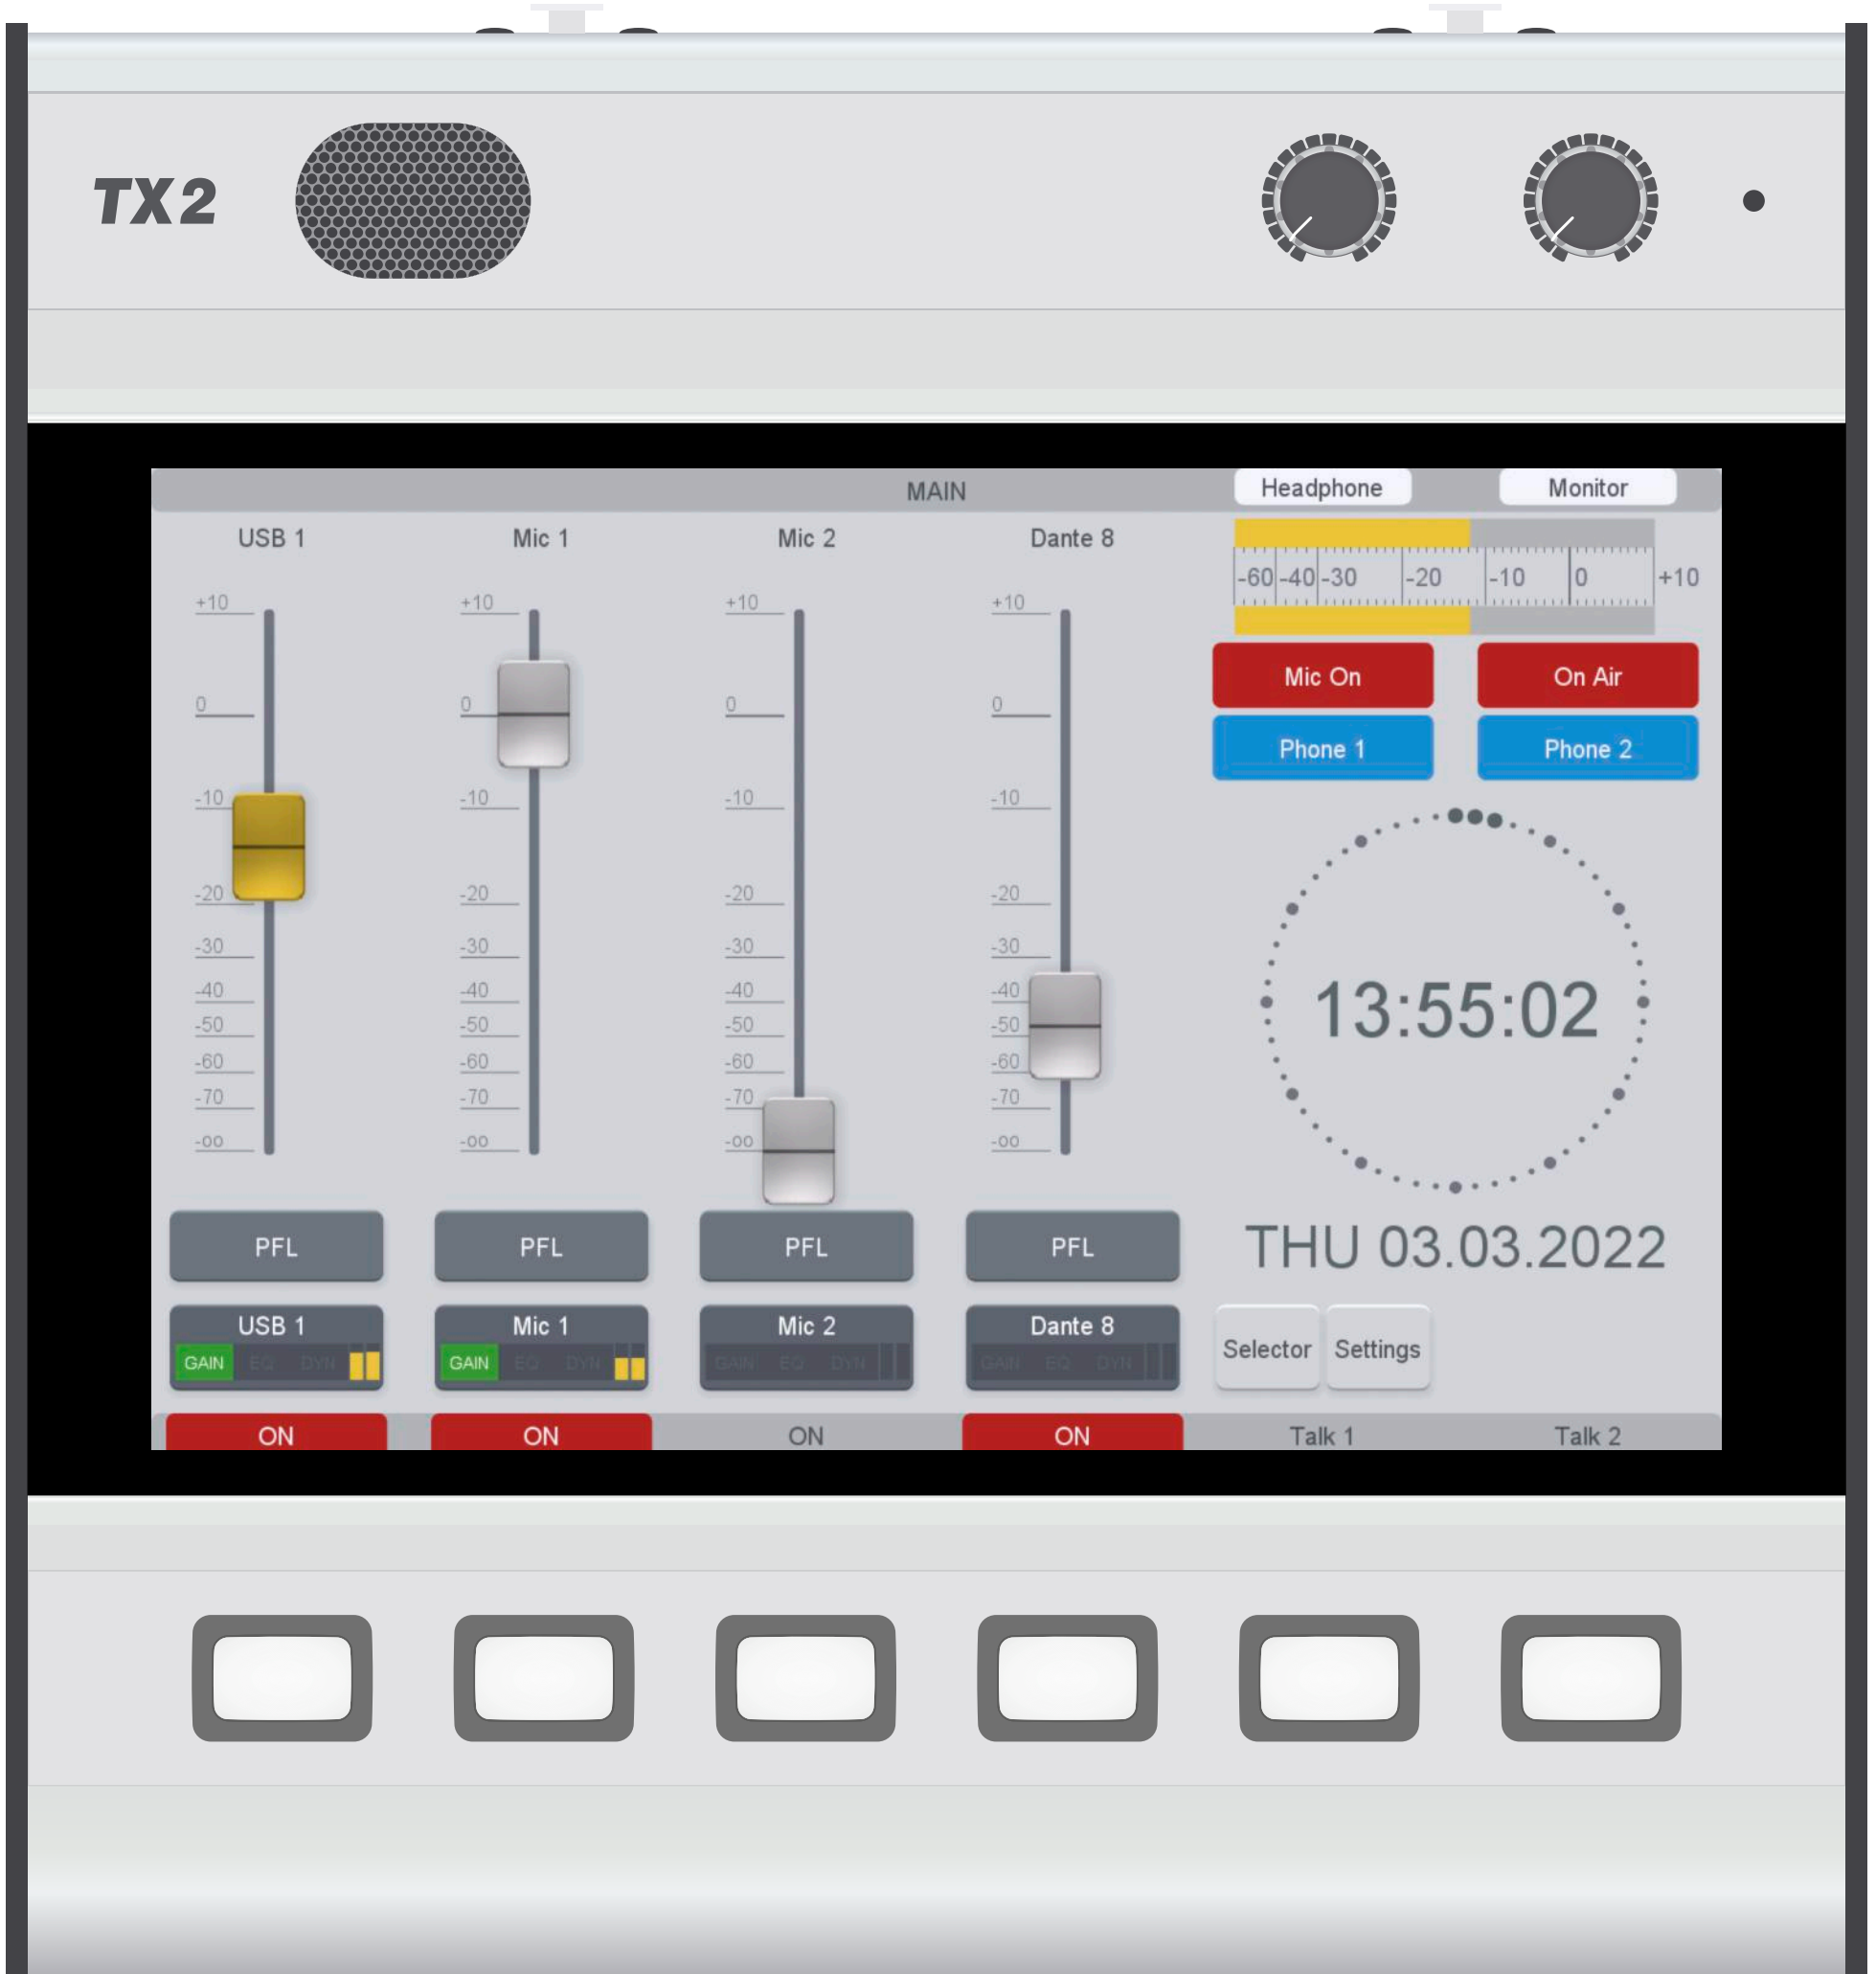

52-1256A
TX2 10.1" Multitouch Mixer

print layout scale 1:1 (full size)
paper size DIN A3

Specifications and design are subject to change without notice.
The content of this document is for information only. The information presented in this document does not form part of any quotation or contract, is believed to be accurate and reliable and may be changed without notice. No liability will be accepted by the publisher for any consequence of its use. Publication thereof does neither convey nor imply any license under patent- or other industrial or intellectual property rights.