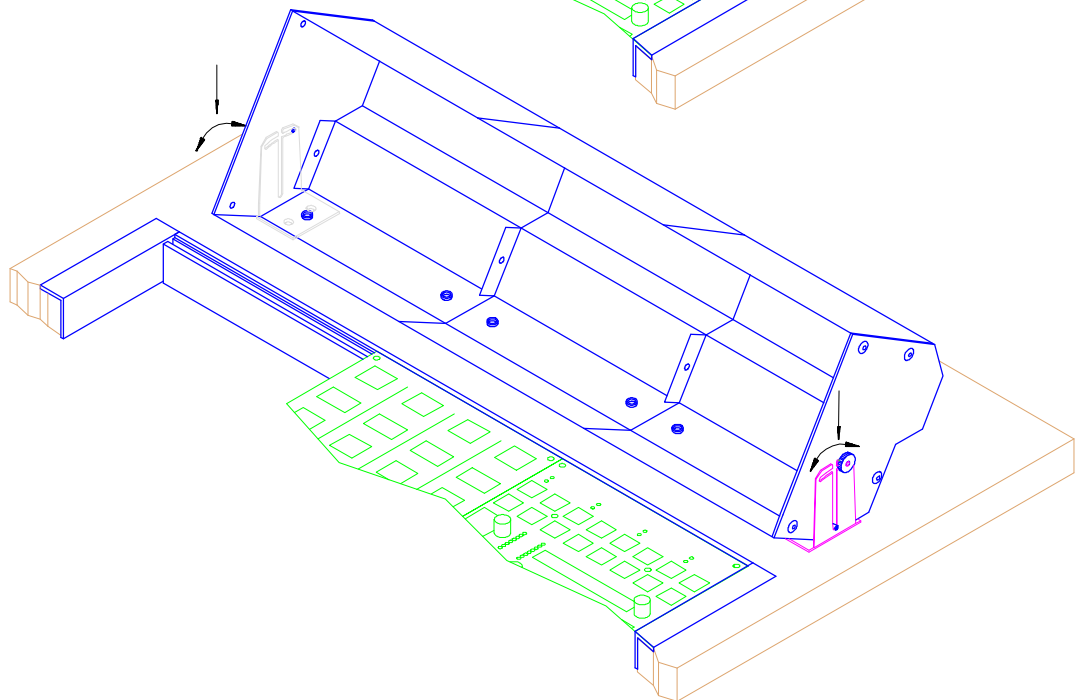

Possibility 1: immobile

Possibility 2: tiltable

On next page view step-by-step description.

n = quantity of modules

 DHD GmbH Haferkornstr. 5 04129 Leipzig / Germany Phone: + 49 341 5897020 Fax: + 49 341 5897022	Scale:	
	Dimensions of Overbridge Possibility of table-mounting	
Name: Miethling	Date: 25.11.2003	Page:
File: DimOverbridge T1.dwg		1 / 2

Step 1:

Step 2:

Step 3:

 DHD GmbH Haferkornstr. 5 04129 Leipzig / Germany Phone: + 49 341 5897020 Fax: + 49 341 5897022	Scale:	
	Dimensions of Overbridge Possibility of table-mounting	
Name: Miethling	Date: 25.11.2003	Page:
File: DimOverbridge T2.dwg		2 / 2