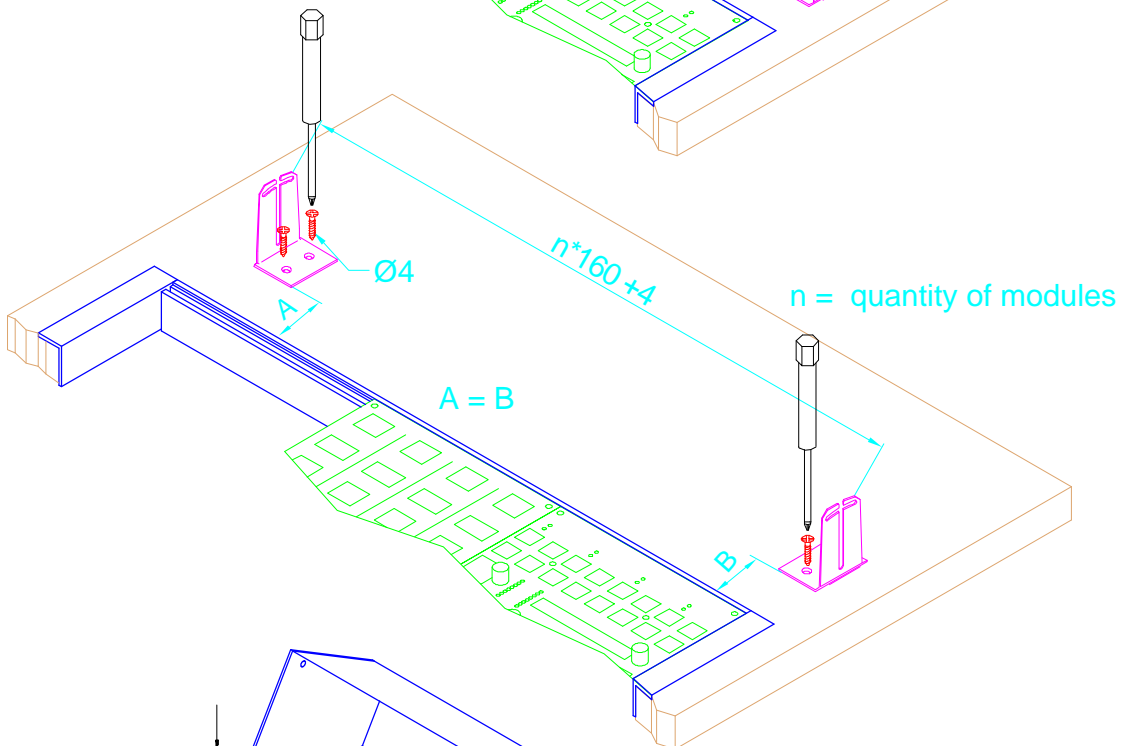

Possibility 1: immobile

Possibility 2: tiltable

On next page view step-by-step description.

n = quantity of modules

 DHD GmbH Haferkornstr. 5 04129 Leipzig / Germany Phone: + 49 341 5897020 Fax: + 49 341 5897022	Scale:	
	Dimensions of Overbridge Possibility of table-mounting	
Name: Miethling	Date: 25.11.2003	Page:
File: DimOverbridge T1.dwg		1 / 2

Step 1:

Step 2:

Step 3:

 DHD GmbH Haferkornstr. 5 04129 Leipzig / Germany Phone: + 49 341 5897020 Fax: + 49 341 5897022	Scale:	
	Dimensions of Overbridge Possibility of table-mounting	
Name: Miethling	Date: 25.11.2003	Page:
File: DimOverbridge T2.dwg		2 / 2