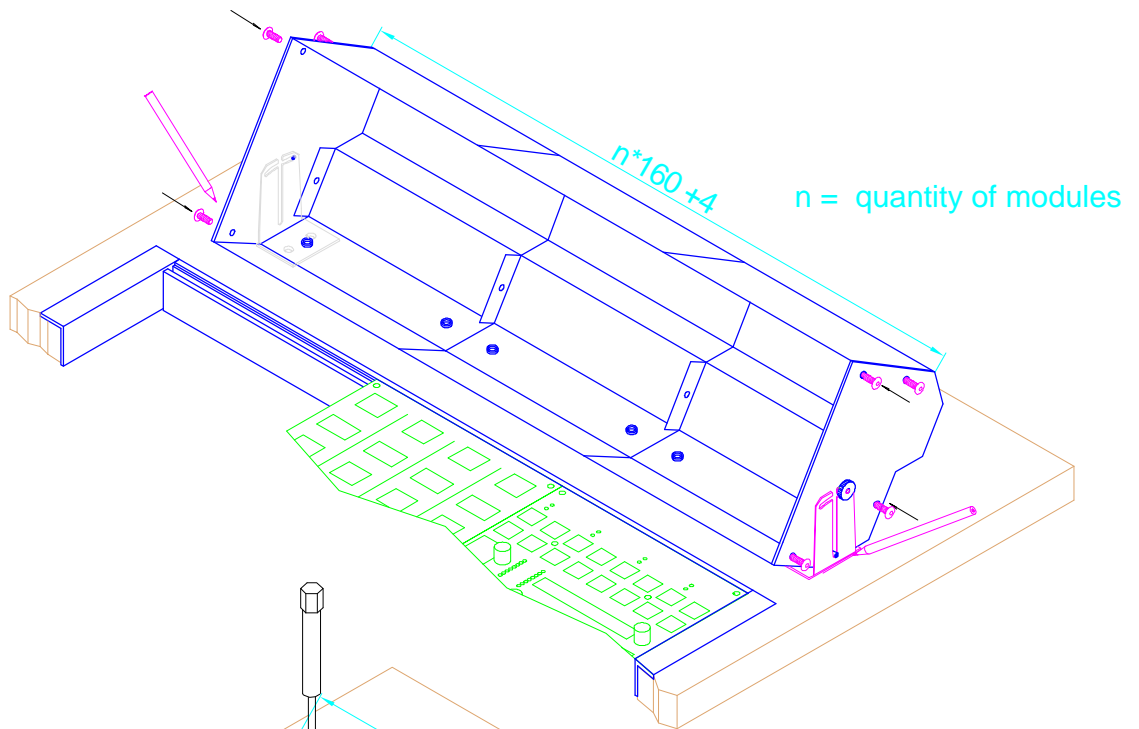

Possibility 1: immobile

Possibility 2: tiltable

On next page view step-by-step description.

n = quantity of modules

 DHD GmbH Haferkornstr. 5 04129 Leipzig / Germany Phone: + 49 341 5897020 Fax: + 49 341 5897022	Scale:	
	Dimensions of Overbridge Possibility of table-mounting	
Name: Miethling	Date: 25.11.2003	Page:
File: DimOverbridge T1.dwg		1 / 2

Step 1:

Step 2:

Step 3:

 DHD GmbH Haferkornstr. 5 04129 Leipzig / Germany Phone: + 49 341 5897020 Fax: + 49 341 5897022	Scale:	
	Dimensions of Overbridge Possibility of table-mounting	
Name: Miethling	Date: 25.11.2003	Page:
File: DimOverbridge T2.dwg		2 / 2