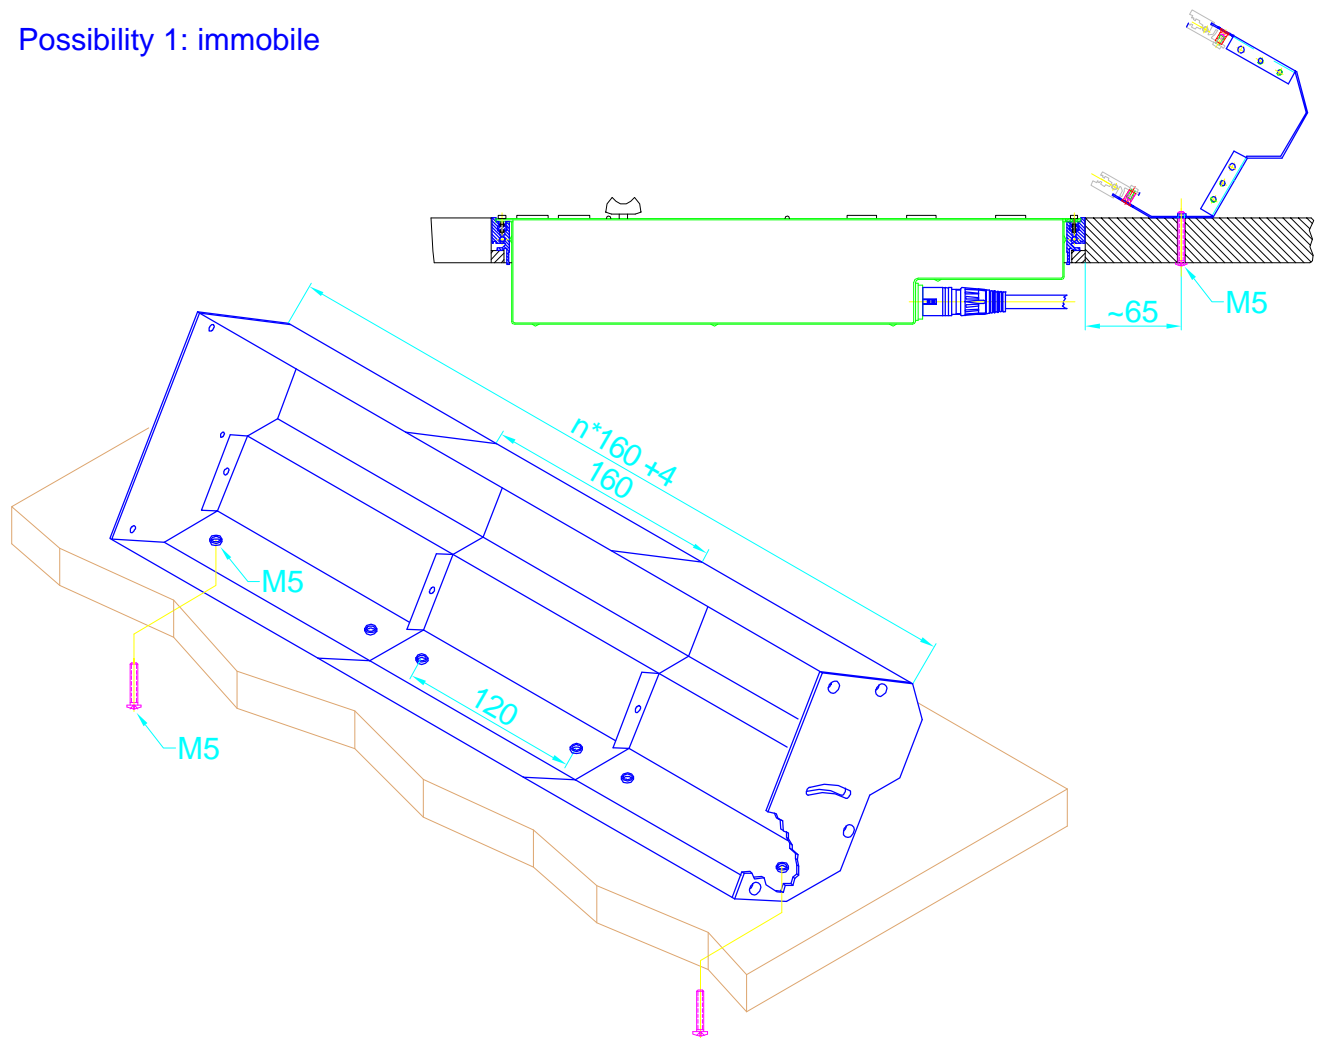

Possibility 1: immobile

Possibility 2: tiltable

On next page view step-by-step description.

n = quantity of modules

 DHD GmbH Haferkornstr. 5 04129 Leipzig / Germany Phone: + 49 341 5897020 Fax: + 49 341 5897022	Scale:	
	Dimensions of Overbridge Possibility of table-mounting	
Name: Miethling	Date: 25.11.2003	Page:
File: DimOverbridge T1.dwg		1 / 2

Step 1:

Step 2:

Step 3:

 DHD GmbH Haferkornstr. 5 04129 Leipzig / Germany Phone: + 49 341 5897020 Fax: + 49 341 5897022	Scale:	
	Dimensions of Overbridge Possibility of table-mounting	
Name: Miethling	Date: 25.11.2003	Page:
File: DimOverbridge T2.dwg		2 / 2