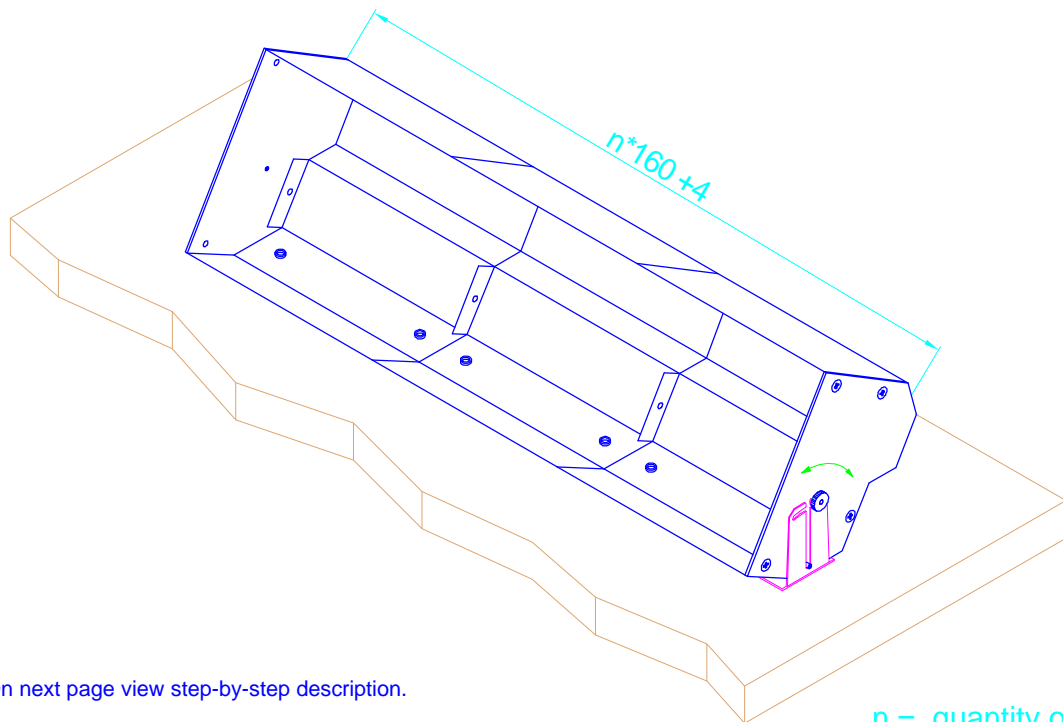

Possibility 1: immobile

Possibility 2: tiltable

On next page view step-by-step description.

n = quantity of modules

 DHD GmbH Haferkornstr. 5 04129 Leipzig / Germany Phone: + 49 341 5897020 Fax: + 49 341 5897022	Scale:	
	Dimensions of Overbridge Possibility of table-mounting	
Name: Miethling	Date: 25.11.2003	Page:
File: DimOverbridge T1.dwg		1 / 2

Step 1:

Step 2:

Step 3:

 DHD GmbH Haferkornstr. 5 04129 Leipzig / Germany Phone: + 49 341 5897020 Fax: + 49 341 5897022	Scale:	
	Dimensions of Overbridge Possibility of table-mounting	
Name: Miethling	Date: 25.11.2003	Page:
File: DimOverbridge T2.dwg		2 / 2