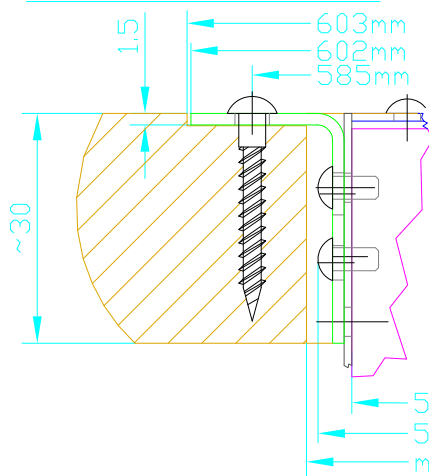

\*) Please screw together cabinetd RM220-F320 and RM220-F240!  
Spare side covers and elbows cannot be taken back.

View X (scale 1:1)  
(version 1)

View X (scale 1:1)  
(version 2)

Notice:

For splitted console see drawings rm220\_f160\_f400 or rm220\_f240\_f320.

Dimension of Console RM2200D  
Non-splitted console with 12 Faders

RM220-F560

(1x Main Panel RM220-010, 3x Fader Panel RM220-020)

Name: Miethling  
Date: 07.03.2008  
File: rm220\_f560.dwg