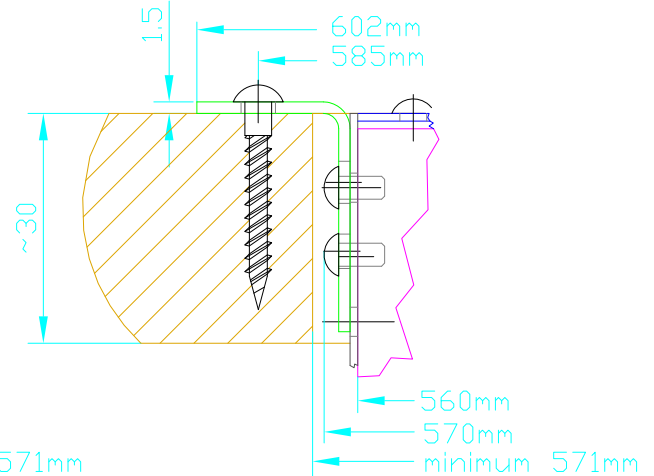

\*) Please screw together cabinetd RM220-F320 and RM220-F240!  
Spare side covers and elbows cannot be taken back.

View X (scale 1:1)  
(version 1)

View X (scale 1:1)  
(version 2)

Notice:

For splitted console see drawings rm220\_f160\_f400 or rm220\_f240\_f320.

Dimension of Console RM2200D  
Non-splitted console with 12 Faders

RM220-F560

(1x Main Panel RM220-010, 3x Fader Panel RM220-020)

Name: Miethling  
Date: 07.03.2008  
File: rm220\_f560.dwg