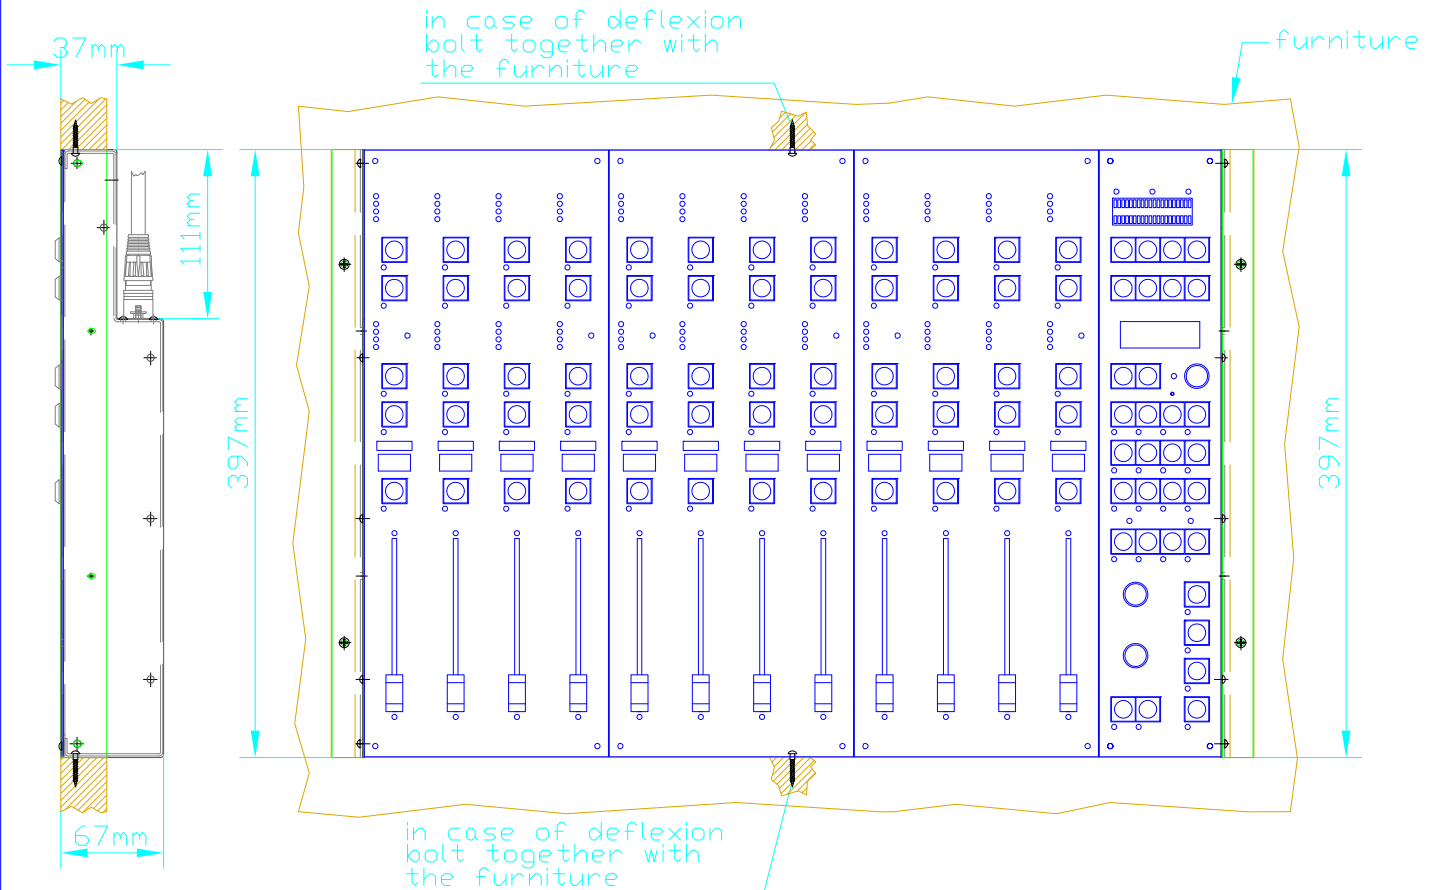

\*) Please screw together cabinetd RM220-F320 and RM220-F240!  
Spare side covers and elbows cannot be taken back.

View X (scale 1:1)  
(version 1)

View X (scale 1:1)  
(version 2)

Notice:

For splitted console see drawings rm220\_f160\_f400 or rm220\_f240\_f320.

Dimension of Console RM2200D  
Non-splitted console with 12 Faders

RM220-F560

(1x Main Panel RM220-010, 3x Fader Panel RM220-020)

Name: Miethling  
Date: 07.03.2008  
File: rm220\_f560.dwg