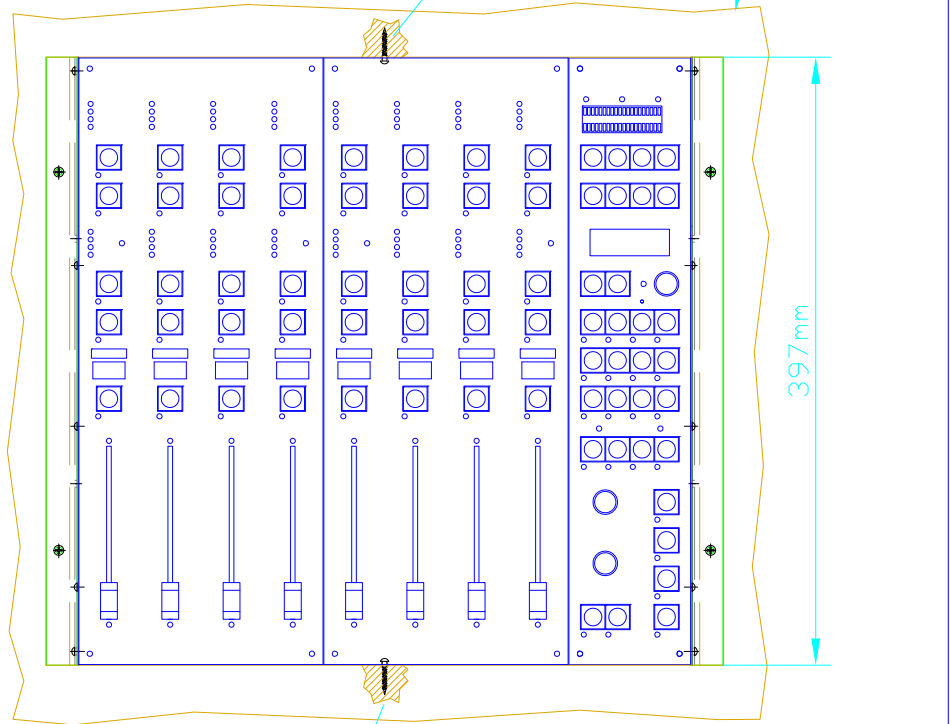

in case of deflexion
bolt together with
the furniture

in case of deflexion
bolt together with
the furniture