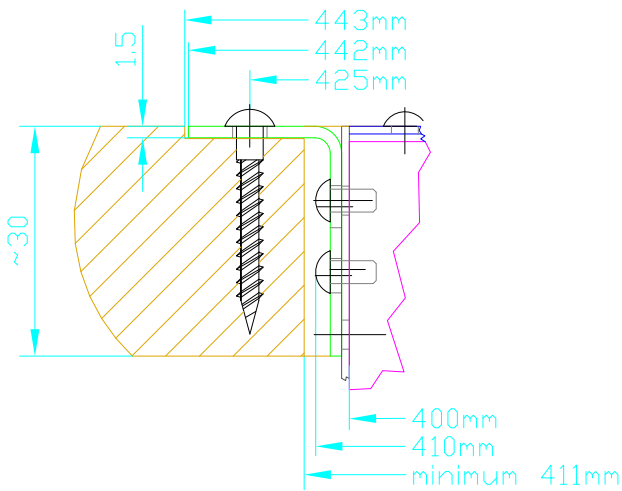

in case of deflexion  
bolt together with  
the furniture

in case of deflexion  
bolt together with  
the furniture

View X (scale 1:1)  
(version 1)

View X (scale 1:1)  
(version 2)

DHD  
Deubner Hoffmann Digital GmbH  
Haferkornstrasse 5  
04129 Leipzig / Germany  
Phone: +49 341 5897020  
Fax: +49 341 5897022  
E-mail: dhd@dhd-audio.com  
Internet: www.dhd-audio.com

Scale: 1:5 (DIN A4)

Dimension of Console RM2200D  
Non-splitted console with 8 Faders

RM220-F400

(1x Main Panel RM220-010, 2x Fader Panel RM220-020)

Name: Miethling

Date: 09.08.2004

File: rm220\_f400.dwg

Page: