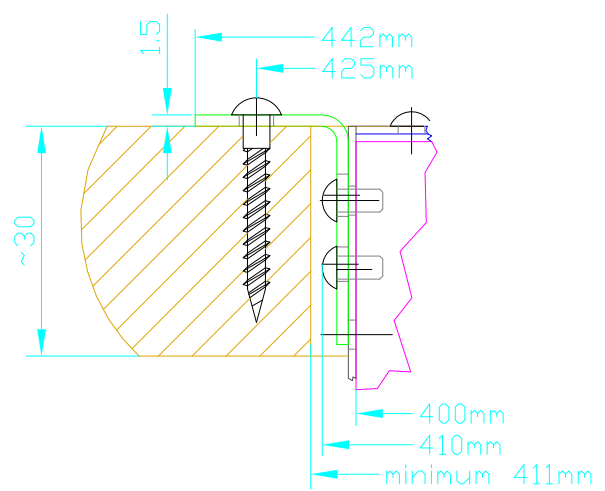

in case of deflexion  
bolt together with  
the furniture

in case of deflexion  
bolt together with  
the furniture

View X (scale 1:1)  
(version 1)

View X (scale 1:1)  
(version 2)

DHD  
Deubner Hoffmann Digital GmbH  
Haferkornstrasse 5  
04129 Leipzig / Germany  
Phone: +49 341 5897020  
Fax: +49 341 5897022  
E-mail: dhd@dhd-audio.com  
Internet: www.dhd-audio.com

Scale: 1:5 (DIN A4)

Dimension of Console RM2200D  
Non-splitted console with 8 Faders

RM220-F400

(1x Main Panel RM220-010, 2x Fader Panel RM220-020)

Name: Miethling

Date: 09.08.2004

File: rm220\_f400.dwg

Page: