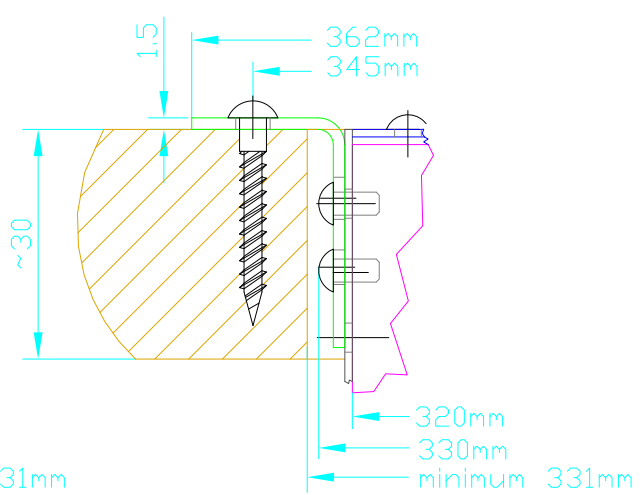

View X (scale 1:1)
(version 1)

View X (scale 1:1)
(version 2)

View Y (scale 1:1)
(version 1)

View Y (scale 1:1)
(version 2)

Notice:
For non-splitted console see drawing rm220_f320f400.

 <p>DHD Deubner Hoffmann Digital GmbH Haferkornstrasse 5 04129 Leipzig / Germany Phone: +49 341 5897020 Fax: +49 341 5897022 E-mail: dhd@dhd-audio.com Internet: www.dhd-audio.com</p>	Scale: 1:5 (DIN A3)	<p>Dimension of Console RM220D Splitted console with 16 Faders</p>	
	<p>Name: Miethling Date: 09.08.2004 File: rm220_f320_f400.dwg</p>		