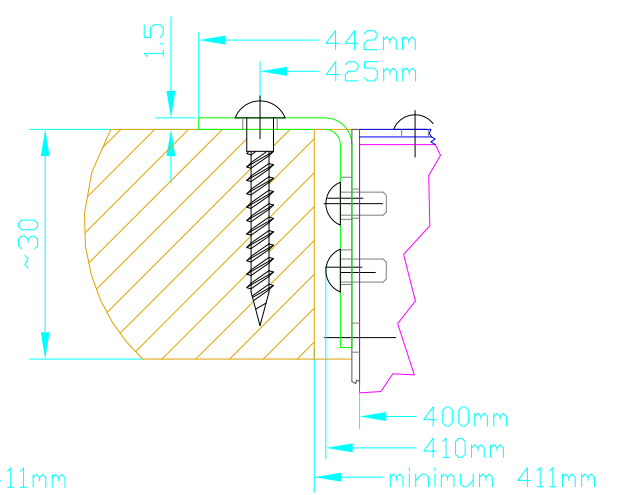

View X (scale 1:1)
(version 1)

View X (scale 1:1)
(version 2)

View Y (scale 1:1)
(version 1)

View Y (scale 1:1)
(version 2)

Notice:
For non-splitted console see drawing rm220_f320f400.

 <p>DHD Deubner Hoffmann Digital GmbH Haferkornstrasse 5 04129 Leipzig / Germany Phone: +49 341 5897020 Fax: +49 341 5897022 E-mail: dhd@dhd-audio.com Internet: www.dhd-audio.com</p>	Scale: 1:5 (DIN A3)	<p>Dimension of Console RM220D Splitted console with 16 Faders</p>	
	<p>Name: Miethling Date: 09.08.2004 File: rm220_f320_f400.dwg</p>		