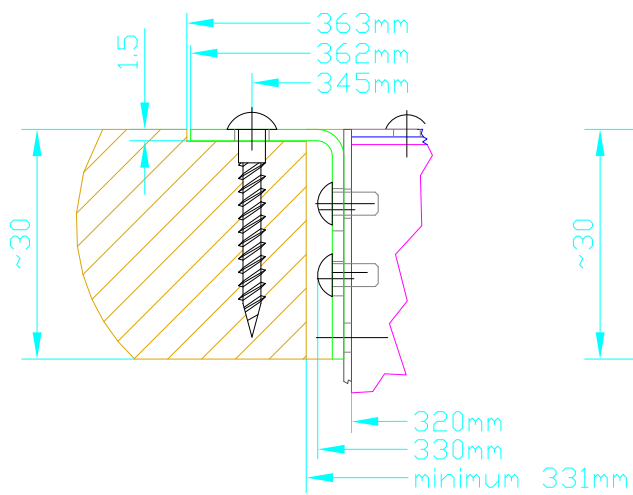

View X (scale 1:1)
(version 1)

View X (scale 1:1)
(version 2)

View Y (scale 1:1)
(version 1)

View Y (scale 1:1)
(version 2)

Notice:
For non-splitted console see drawing rm220_f320f400.

 <p>DHD Deubner Hoffmann Digital GmbH Haferkornstrasse 5 04129 Leipzig / Germany Phone: +49 341 5897020 Fax: +49 341 5897022 E-mail: dhd@dhd-audio.com Internet: www.dhd-audio.com</p>	Scale: 1:5 (DIN A3)	<p>Dimension of Console RM220D Splitted console with 16 Faders</p>	
	<p>Name: Miethling Date: 09.08.2004 File: rm220_f320_f400.dwg</p>		