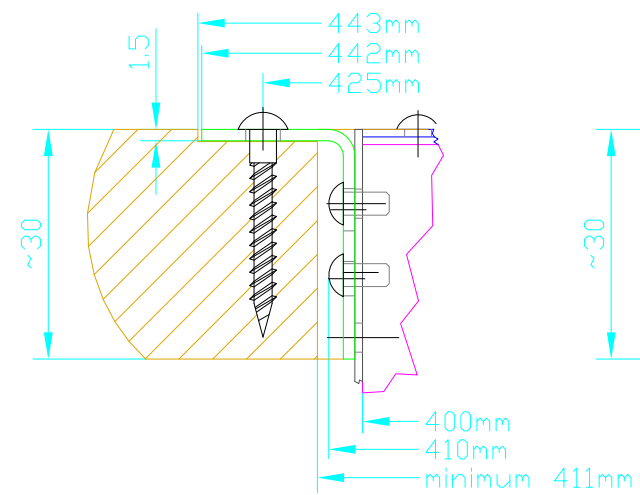

View X (scale 1:1)
(version 1)

View X (scale 1:1)
(version 2)

View Y (scale 1:1)
(version 1)

View Y (scale 1:1)
(version 2)

Notice:
For non-splitted console see drawing rm220_f320f400.

 <p>DHD Deubner Hoffmann Digital GmbH Haferkornstrasse 5 04129 Leipzig / Germany Phone: +49 341 5897020 Fax: +49 341 5897022 E-mail: dhd@dhd-audio.com Internet: www.dhd-audio.com</p>	Scale: 1:5 (DIN A3)	<p>Dimension of Console RM220D Splitted console with 16 Faders</p>	
	<p>Name: Miethling Date: 09.08.2004 File: rm220_f320_f400.dwg</p>		