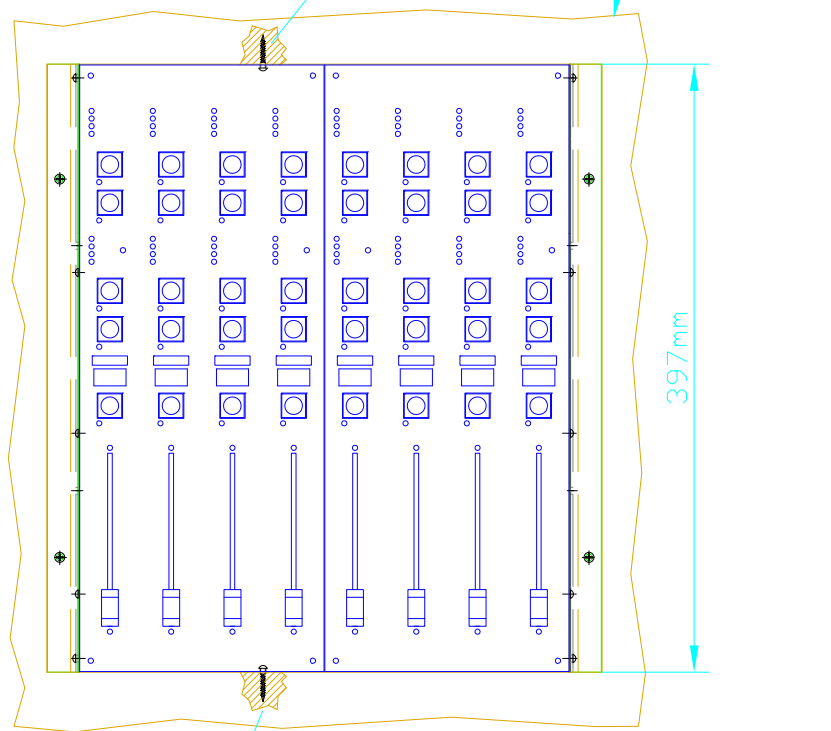

in case of deflexion
bolt together with
the furniture

in case of deflexion
bolt together with
the furniture