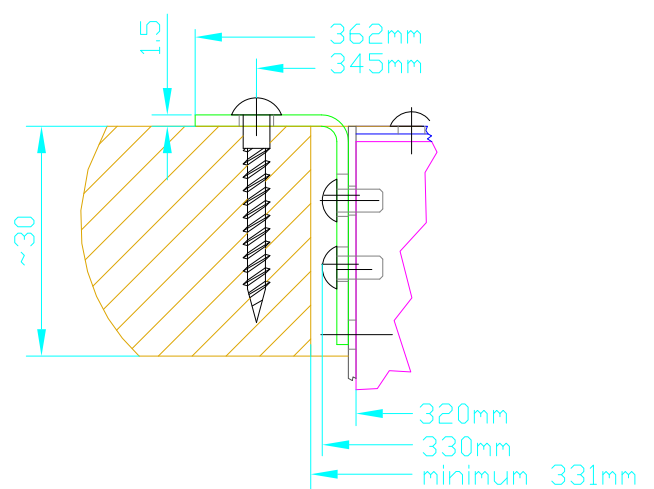

in case of deflexion
bolt together with
the furniture

in case of deflexion
bolt together with
the furniture

View X (scale 1:1)
(version 1)

View X (scale 1:1)
(version 2)

DHD
Deubner Hoffmann Digital GmbH
Haferkornstrasse 5
04129 Leipzig / Germany
Phone: +49 341 5897020
Fax: +49 341 5897022
E-mail: dhd@dhd-audio.com
Internet: www.dhd-audio.com

Scale: 1:5 (DIN A4)

Dimension of Console RM2200D Fader Panels with 8 Faders

Name: Miethling
Date: 09.08.2004
File: rm220_f320.dwg

RM220-F320
(2x Fader Panel RM220-020)

Page:
1/1