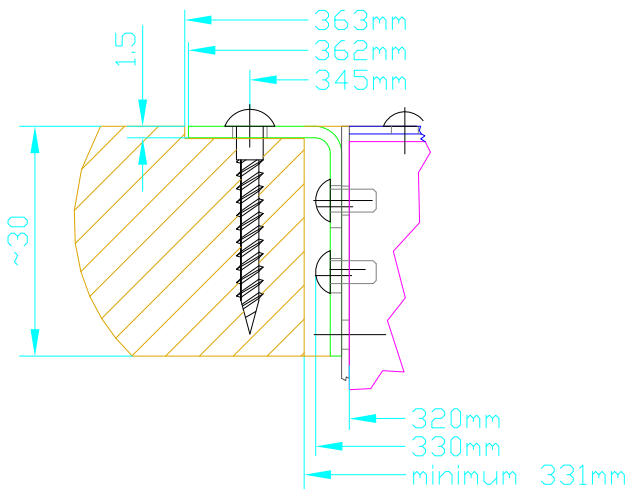

in case of deflexion
bolt together with
the furniture

in case of deflexion
bolt together with
the furniture

View X (scale 1:1)
(version 1)

View X (scale 1:1)
(version 2)

DHD
Deubner Hoffmann Digital GmbH
Haferkornstrasse 5
04129 Leipzig / Germany
Phone: +49 341 5897020
Fax: +49 341 5897022
E-mail: dhd@dhd-audio.com
Internet: www.dhd-audio.com

Scale: 1:5 (DIN A4)

Dimension of Console RM2200D Fader Panels with 8 Faders

Name: Miethling
Date: 09.08.2004
File: rm220_f320.dwg

RM220-F320
(2x Fader Panel RM220-020)

Page:
1/1