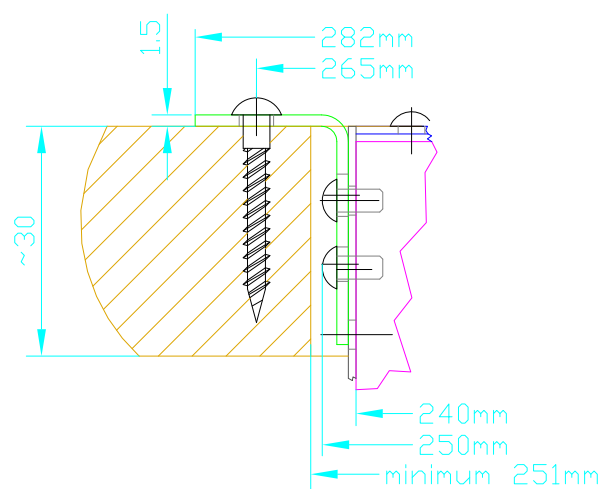

in case of deflexion bolt together with the furniture

in case of deflexion bolt together with the furniture

View X (scale 1:1)  
(version 1)

View X (scale 1:1)  
(version 2)

DHD  
Deubner Hoffmann Digital GmbH  
Haferkornstrasse 5  
04129 Leipzig / Germany  
Phone: +49 341 5897020  
Fax: +49 341 5897022  
E-mail: dhd@dhd-audio.com  
Internet: www.dhd-audio.com

Scale: 1:5 (DIN A4)

Dimension of Console RM2200D  
Non-splitted console with 4 Faders

RM220-F240

(1x Main Panel RM220-010, 1x Fader Panel RM220-020)

Name: Miethling

Date: 09.08.2004

File: rm220\_f240.dwg

Page: