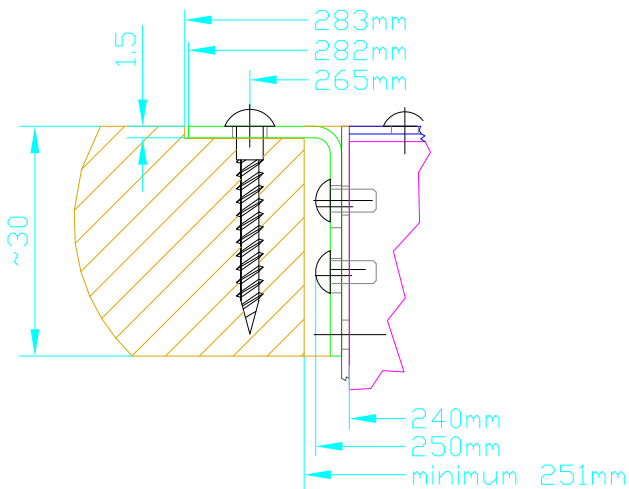

in case of deflexion bolt together with the furniture

in case of deflexion bolt together with the furniture

View X (scale 1:1)  
(version 1)

View X (scale 1:1)  
(version 2)

DHD  
Deubner Hoffmann Digital GmbH  
Haferkornstrasse 5  
04129 Leipzig / Germany  
Phone: +49 341 5897020  
Fax: +49 341 5897022  
E-mail: dhd@dhd-audio.com  
Internet: www.dhd-audio.com

Scale: 1:5 (DIN A4)

Dimension of Console RM2200D  
Non-splitted console with 4 Faders

RM220-F240

(1x Main Panel RM220-010, 1x Fader Panel RM220-020)

Name: Miethling

Date: 09.08.2004

File: rm220\_f240.dwg

Page: