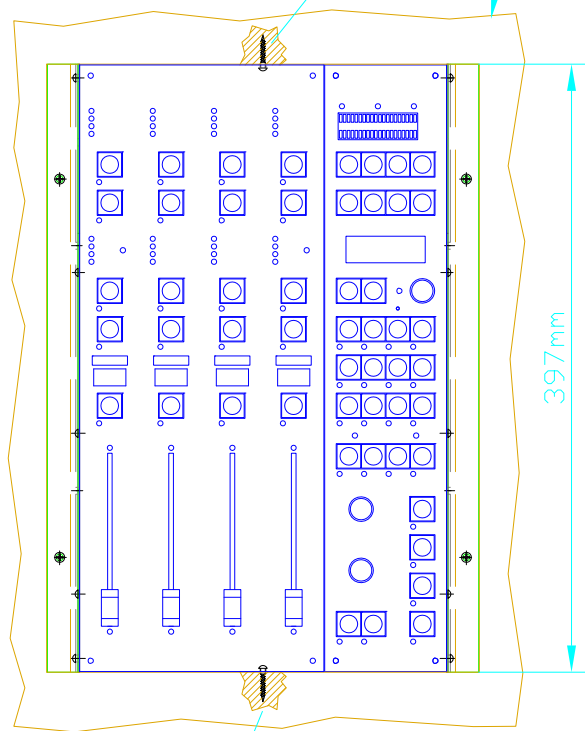

in case of deflexion bolt together with the furniture

in case of deflexion bolt together with the furniture