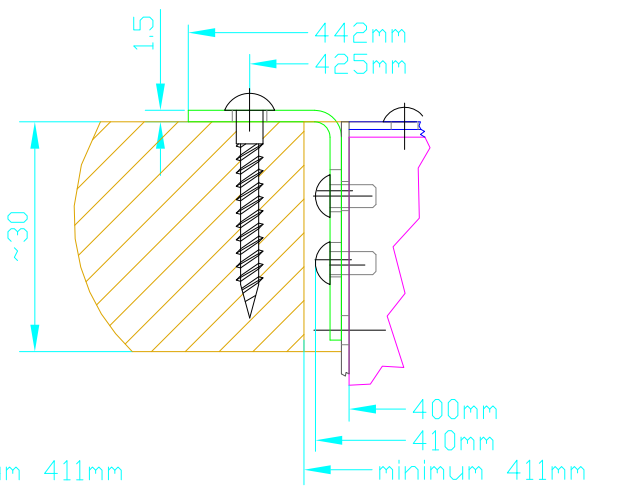

View X (scale 1:1)  
(version 1)

View X (scale 1:1)  
(version 2)

View Y (scale 1:1)  
(version 1)

View Y (scale 1:1)  
(version 2)

Notice:  
For non-splitted console see drawing rm220\_f240f320.

 DHD Deubner Hoffmann Digital GmbH Haferkornstrasse 5 04129 Leipzig / Germany Phone: +49 341 5897020 Fax: +49 341 5897022 E-mail: dhd@dhd-audio.com Internet: www.dhd-audio.com	Scale: 1:5 (DIN A3)	Dimension of Console RM2200D Splitted console with 12 Faders	
	Name: Miethling Date: 09.08.2004 File: rm220_f160_f400.dwg		