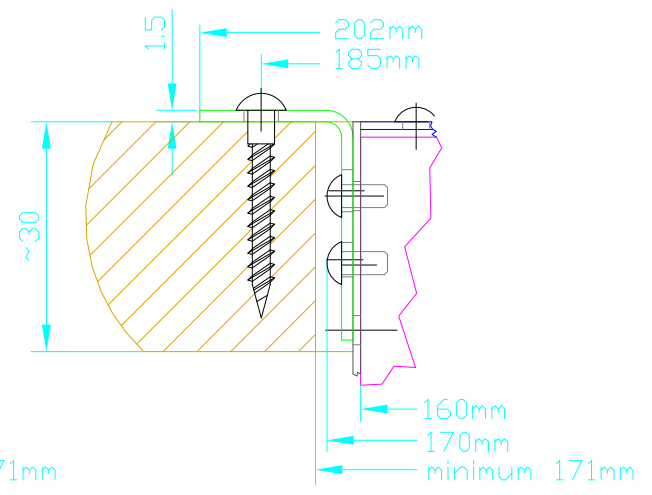

View X (scale 1:1)  
(version 1)

View X (scale 1:1)  
(version 2)

View Y (scale 1:1)  
(version 1)

View Y (scale 1:1)  
(version 2)

Notice:  
For non-splitted console see drawing rm220\_f240f320.

 DHD Deubner Hoffmann Digital GmbH Haferkornstrasse 5 04129 Leipzig / Germany Phone: +49 341 5897020 Fax: +49 341 5897022 E-mail: dhd@dhd-audio.com Internet: www.dhd-audio.com	Scale: 1:5 (DIN A3)	Dimension of Console RM2200D Splitted console with 12 Faders	
	Name: Miethling Date: 09.08.2004 File: rm220_f160_f400.dwg		