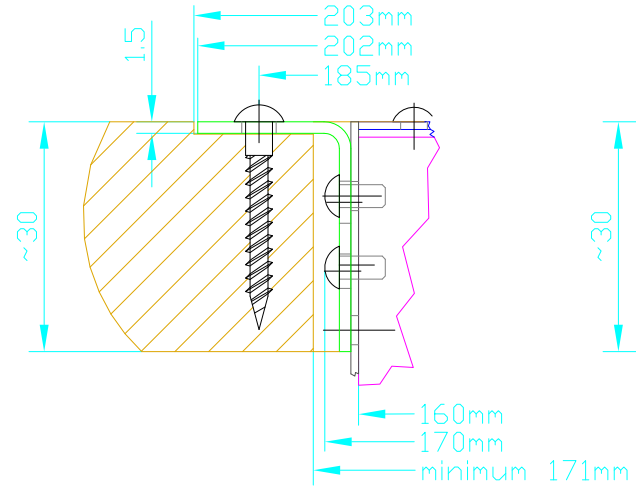

View X (scale 1:1)  
(version 1)

View X (scale 1:1)  
(version 2)

View Y (scale 1:1)  
(version 1)

View Y (scale 1:1)  
(version 2)

Notice:  
For non-splitted console see drawing rm220\_f240f320.

 DHD Deubner Hoffmann Digital GmbH Haferkornstrasse 5 04129 Leipzig / Germany Phone: +49 341 5897020 Fax: +49 341 5897022 E-mail: dhd@dhd-audio.com Internet: www.dhd-audio.com	Scale: 1:5 (DIN A3)	Dimension of Console RM2200D Splitted console with 12 Faders	
	Name: Miethling Date: 09.08.2004 File: rm220_f160_f400.dwg		