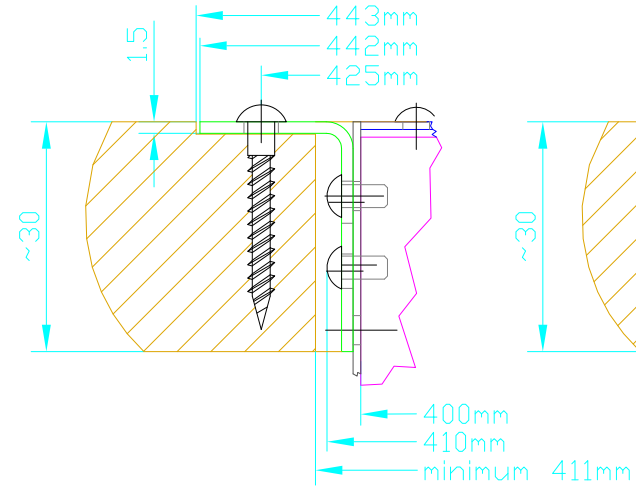

View X (scale 1:1)  
(version 1)

View X (scale 1:1)  
(version 2)

View Y (scale 1:1)  
(version 1)

View Y (scale 1:1)  
(version 2)

Notice:  
For non-splitted console see drawing rm220\_f240f320.

 DHD Deubner Hoffmann Digital GmbH Haferkornstrasse 5 04129 Leipzig / Germany Phone: +49 341 5897020 Fax: +49 341 5897022 E-mail: dhd@dhd-audio.com Internet: www.dhd-audio.com	Scale: 1:5 (DIN A3)	Dimension of Console RM2200D Splitted console with 12 Faders	
	Name: Miethling Date: 09.08.2004 File: rm220_f160_f400.dwg		