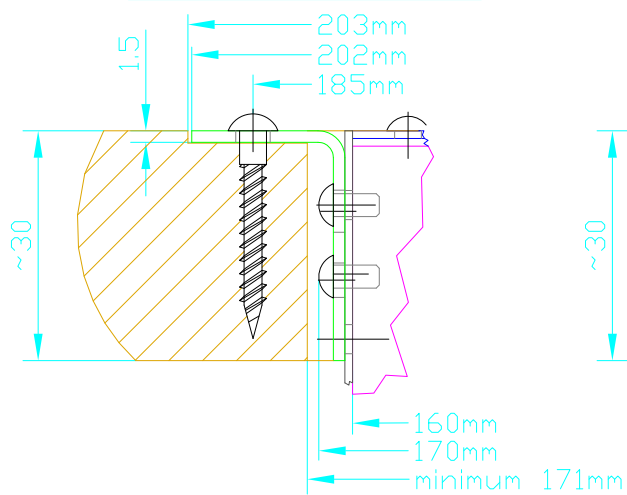

View X (scale 1:1)
(version 1)

View X (scale 1:1)
(version 2)

View Y (scale 1:1)
(version 1)

View Y (scale 1:1)
(version 2)

Notice:
For non-splitted console see drawing rm2200d_f400.

DHD
DHD
Deubner Hoffmann Digital GmbH
Haferkornstrasse 5
04129 Leipzig / Germany
Phone: +49 341 5897020
Fax: +49 341 5897022
E-mail: dhd@dhd-audio.com
Internet: www.dhd-audio.com

Scale: 1:5 (DIN A3)

Dimension of Console RM2200D
Splitted console with 8 Faders

Name: Miethling
Date: 09.08.2004
File: rm220_f160_f240.dwg

RM220-F160 + RM220-F240
(1x Main Panel RM220-010, 2x Fader Panel RM220-020)