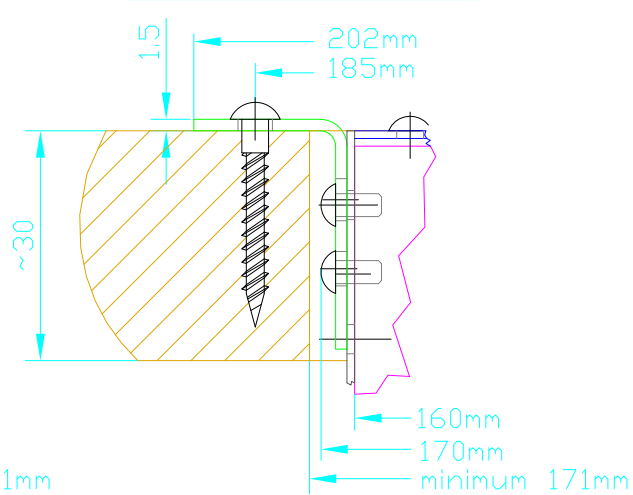

View X (scale 1:1)
(version 1)

View X (scale 1:1)
(version 2)

View Y (scale 1:1)
(version 1)

View Y (scale 1:1)
(version 2)

Notice:
For non-splitted console see drawing rm2200d_f400.

DHD
DHD
Deubner Hoffmann Digital GmbH
Haferkornstrasse 5
04129 Leipzig / Germany
Phone: +49 341 5897020
Fax: +49 341 5897022
E-mail: dhd@dhd-audio.com
Internet: www.dhd-audio.com

Scale: 1:5 (DIN A3)

Dimension of Console RM2200D
Splitted console with 8 Faders

Name: Miethling
Date: 09.08.2004
File: rm220_f160_f240.dwg

RM220-F160 + RM220-F240
(1x Main Panel RM220-010, 2x Fader Panel RM220-020)