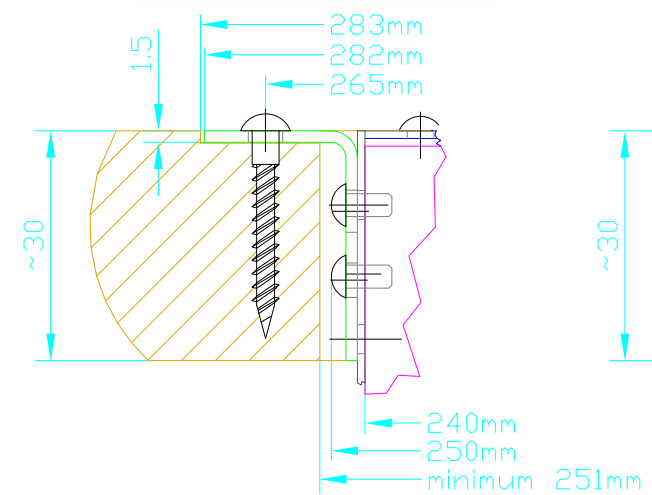

View X (scale 1:1)
(version 1)

View X (scale 1:1)
(version 2)

View Y (scale 1:1)
(version 1)

View Y (scale 1:1)
(version 2)

Notice:
For non-splitted console see drawing rm2200d_f400.

DHD
DHD
Deubner Hoffmann Digital GmbH
Haferkornstrasse 5
04129 Leipzig / Germany
Phone: +49 341 5897020
Fax: +49 341 5897022
E-mail: dhd@dhd-audio.com
Internet: www.dhd-audio.com

Scale: 1:5 (DIN A3)

Dimension of Console RM2200D
Splitted console with 8 Faders

Name: Miethling
Date: 09.08.2004
File: rm220_f160_f240.dwg

RM220-F160 + RM220-F240
(1x Main Panel RM220-010, 2x Fader Panel RM220-020)