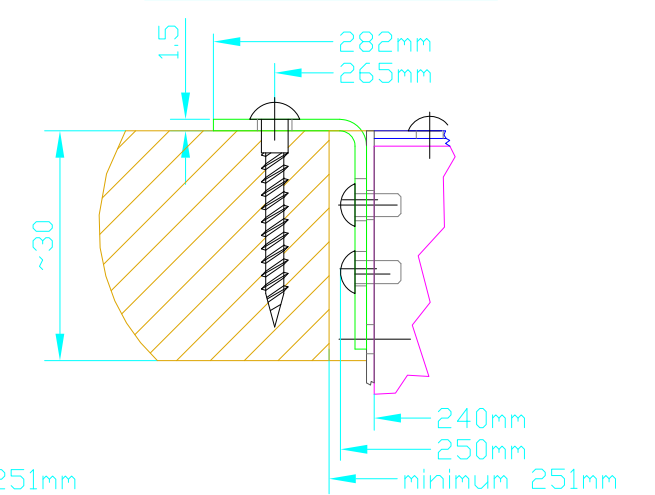

View X (scale 1:1)
(version 1)

View X (scale 1:1)
(version 2)

View Y (scale 1:1)
(version 1)

View Y (scale 1:1)
(version 2)

Notice:
For non-splitted console see drawing rm2200d_f400.

DHD
DHD
Deubner Hoffmann Digital GmbH
Haferkornstrasse 5
04129 Leipzig / Germany
Phone: +49 341 5897020
Fax: +49 341 5897022
E-mail: dhd@dhd-audio.com
Internet: www.dhd-audio.com

Scale: 1:5 (DIN A3)

Dimension of Console RM2200D
Splitted console with 8 Faders

Name: Miethling
Date: 09.08.2004
File: rm220_f160_f240.dwg

RM220-F160 + RM220-F240
(1x Main Panel RM220-010, 2x Fader Panel RM220-020)