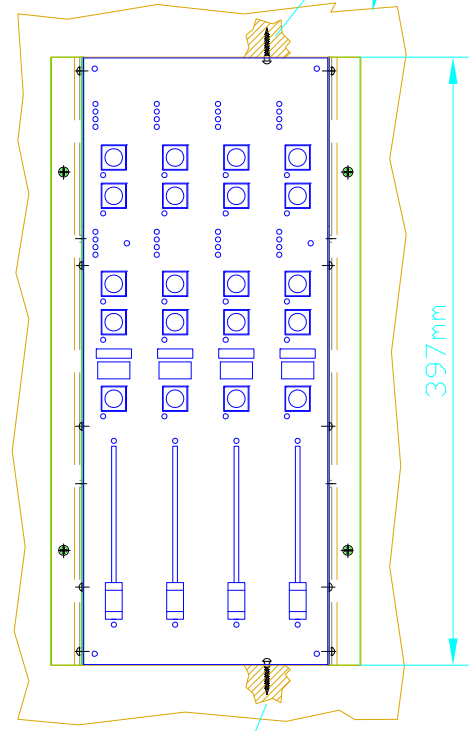

in case of deflexion bolt together with the furniture

in case of deflexion bolt together with the furniture