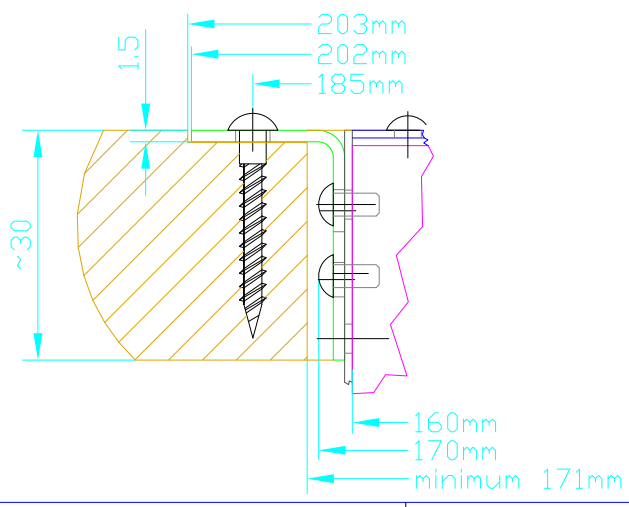

in case of deflexion bolt together with the furniture

in case of deflexion bolt together with the furniture

View X (scale 1:1)
(version 1)

View X (scale 1:1)
(version 2)

DHD
Deubner Hoffmann Digital GmbH
Haferkornstrasse 5
04129 Leipzig / Germany
Phone: +49 341 5897020
Fax: +49 341 5897022
E-mail: dhd@dhd-audio.com
Internet: www.dhd-audio.com

Scale: 1:5 (DIN A4)

Dimension of Console RM2200D
Fader Panel with 4 Faders

Name: Miethling
Date: 09.08.2004
File: rm220_f160.dwg

RM220-F160
(1x Fader Panel RM220-020)

Page:
1/1