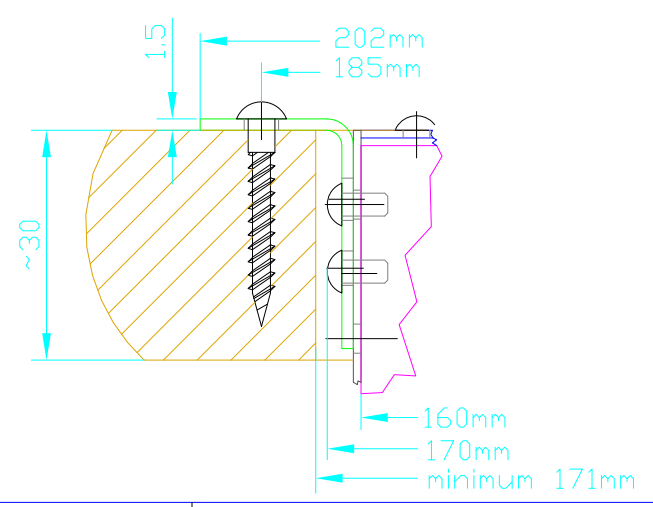

in case of deflexion bolt together with the furniture

in case of deflexion bolt together with the furniture

View X (scale 1:1)
(version 1)

View X (scale 1:1)
(version 2)

DHD
Deubner Hoffmann Digital GmbH
Haferkornstrasse 5
04129 Leipzig / Germany
Phone: +49 341 5897020
Fax: +49 341 5897022
E-mail: dhd@dhd-audio.com
Internet: www.dhd-audio.com

Scale: 1:5 (DIN A4)

Dimension of Console RM2200D
Fader Panel with 4 Faders

Name: Miethling
Date: 09.08.2004
File: rm220_f160.dwg

RM220-F160
(1x Fader Panel RM220-020)

Page:
1/1